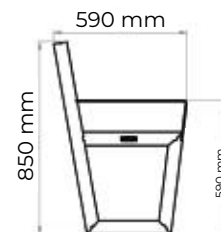

Width: 2000 mm

Depth: 710 mm

Material: steel, wood,
powder coating

Public space

Sun lounger «Boston»

Model: PG501900200;
PG501900201

Height: 1070 mm

Width: 1640mm

Depth: 794 mm

Material: steel, wood,
powder coating

Modifications: right or left
armrest

Public space

Bench «Boston»

Model: PG601500150

Height: 450 mm

Width: 1500 mm

Depth: 460 mm

Material: steel, wood,
powder coating

Public space

Bench «Boston»

Model: PG6000700155

Height: 850 mm

Width: 700 mm

Depth: 590 mm

Material: steel, wood,
powder coating

Public space

Bench «Boston»

Model: PG601500155

Height: 850 mm

Width: 2960 mm

Depth: 590 mm

Material: steel, wood,
powder coating