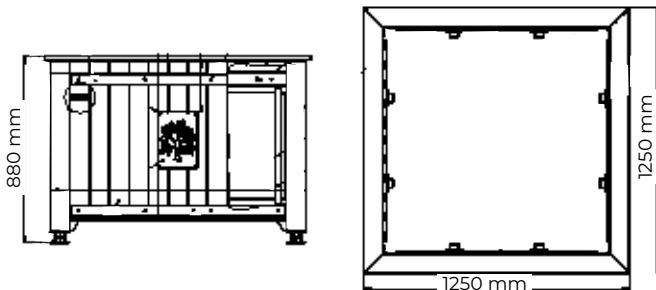

Model: OSC23115000

Height: 810 mm

Width: 1500 mm

Depth: 557 mm

Material: steel, wood,
powder coating

Model: OSC23120000

Height: 810 mm

Width: 2000 mm

Height: 730 mm

Width: 1978 mm

Depth: 1978mm

Material: steel, HPL, powder coating

Public space

Table «Milano»

Model: PG40730306

Height: 758 mm

Material: steel, powder coating

Public space

Tree planter «Trunk»

Model: OF1148000

Width: 1250 mm

Depth: 1250 mm

Height: 880 mm

Material: steel, wood,
powder coating

Public space

Planter «Steel»

Model: OF0285000

Diameter: 500 mm

Height: 503 mm

Material: steel,
powder coating

Model: OF01512000

Diameter: 1100 mm