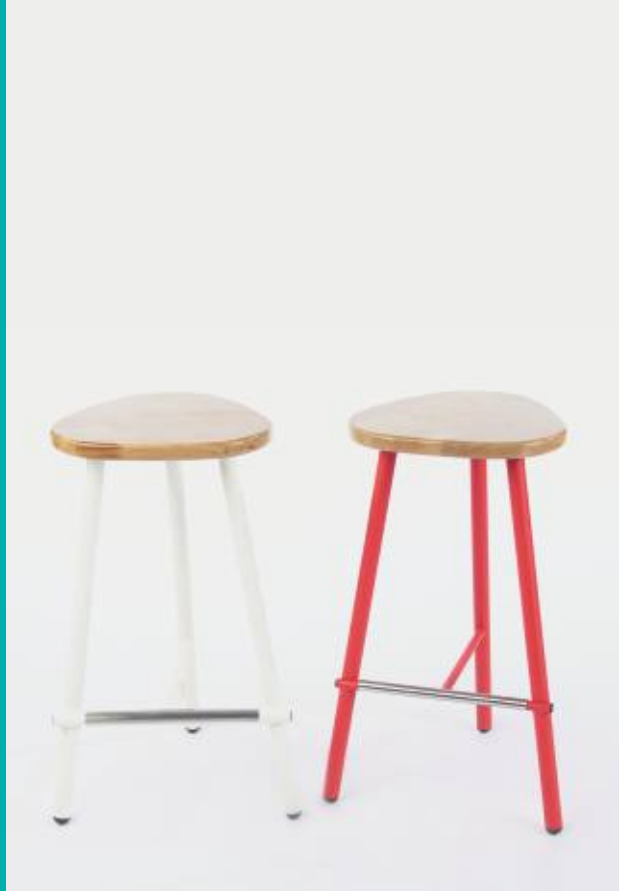

Bar chair

Model: ODS 0047500

Height: 750 mm

Width: 472 mm

Depth: 446 mm

Material: steel, wood,
powder coating

Execution options: rectangular profile,
round profile

HoReCa

Bar chair

Model: PG 10750510

Height: 750 mm

Width: 396 mm

Depth: 491 mm

Material: steel, wood,
powder coating

Execution options: rectangular profile,
round profile

HoReCa