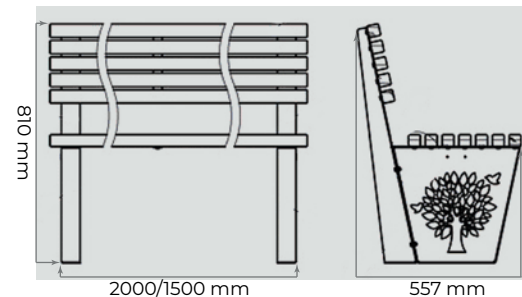

Material: steel, wood,
powder coating

Model: OSC03120000

Height: 437 mm

Width: 1980 mm

Depth: 441 mm

Material: steel, wood,
powder coating

Public space

Bench «Tree»

Model: OSC23115000

Height: 810 mm

Width: 1500 mm

Depth: 557 mm

Material: steel, wood,
powder coating

Model: OSC23120000

Height: 810 mm

Width: 2000 mm

Depth: 557 mm

Material: steel, wood,
powder coating

Public space

Bench «Snake»

Model: OSC77515000

Height: 910 mm

Width: 1620 mm

Depth: 800 mm

Material: steel, wood,
powder coating

Public space

Bench «DIY»

Model: PG60450100*

Width: 1000 mm / 1500 mm

Height: 631 mm

Depth: 620 mm

Material: steel, wood,
powder coating