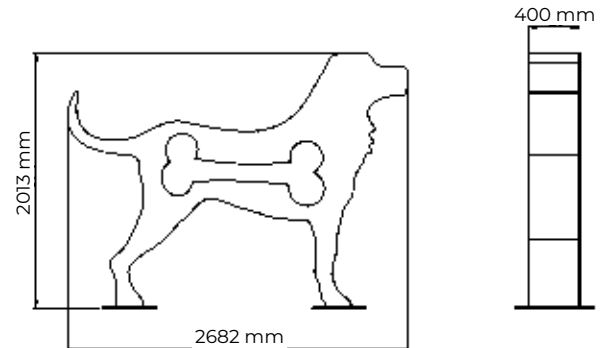

Height: 800 mm

Width: 380 mm

Model: DR02-00.000

Depth: 500 mm

Height: 1000 mm

Width: 1795 mm

Material: steel, powder coating

Garden products

Flat sculpture «Boy»

Model: ONC0048004

Height: 802 mm, **Width:** 300 mm, **Depth:** 300 mm

Material: steel, powder coating

Flat sculpture «Girl»

Model: ONC0058004

Height: 843 mm, **Width:** 700 mm, **Depth:** 300 mm

Material: steel, powder coating

Garden products

Sculpture «Dog»

Model: ONC 00420000

Height: 2013 mm

Width: 2682 mm

Depth: 400 mm

Material: corten steel

Garden products

Sculpture «Elephant»

Model: ONC 00620000

Height: 2043 mm

Width: 3160 mm

Depth: 992 mm

Material: corten steel

Garden products