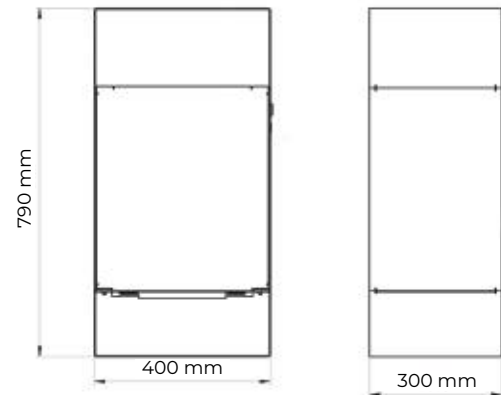

Height: 730 mm

Width: 1978 mm

Depth: 1978mm

Material: steel, HPL, powder coating

Public space

Table «Milano»

Model: PG40730306

Height: 758 mm

Model: PG80760100

Height: 830 mm

Width: 492 mm

Depth: 380 mm

Material: steel, powder coating

Public space

Litter bin «Box»

Model: OZC0147000

Height: 790 mm

Width: 400 mm

Depth: 300 mm

Material: steel,
powder coating

Public space

Litter bin «Verona»

Model: PG80810100

Height: 843 mm

Width: 534 mm

Depth: 374 mm

Material: steel, powder coating

Modifications: wood panels
or steel panels

Public space

Litter bin «Verona MAX»

Model: PG80100010

Height: 1120 mm