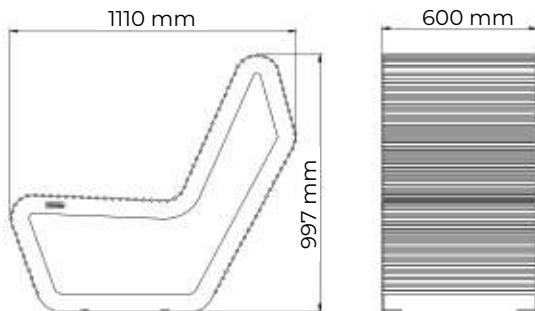

Width: 2000 mm

Depth: 710 mm

Material: steel, wood,
powder coating

Public space

Sun lounger «Boston»

Model: PG501900200;
PG501900201

Height: 1070 mm

Width: 1640mm

Material: steel, wood,
powder coating

Public space

Bench «Boston»

Model: PG601500155

Height: 850 mm

Width: 2960 mm

Depth: 590 mm

Material: steel, wood,
powder coating

Public space

Bench «Urban»

Model: OSC7524000

Height: 997 mm

Width: 1110 mm

Depth: 600 mm

Material: steel, powder coating

Public space

Bench «Summer»

Model: PG601200100

Height: 770 mm

Width: 1200 mm

Depth: 570 mm

Material: steel, wood,
powder coating

Public space

Table «Summer»