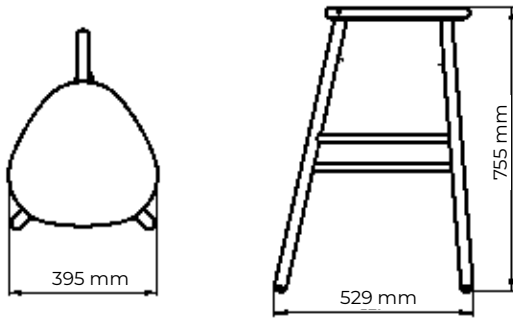

Bar chair

Model: PG10750515

Height: 768 mm

Width: 395 mm

Depth: 356 mm

Material: steel,
powder coating

Execution options:
rectangular profile,
round profile

HoReCa

Bar chair

Model: PG10750400

Height: 755 mm

Width: 382 mm

Depth: 377 mm

Material: steel, wood,
powder coating

Execution options: rectangular profile,
round profile

HoReCa

Bar chair

Model: PG10750500

Height: 755 mm

Width: 395 mm

Depth: 529 mm

Material: steel, wood,
powder coating

HoReCa

Bar chair

Model: ODS 0057500

Height: 760 mm

Width: 564 mm

Depth: 560 mm

Material: steel, wood,
powder coating

Execution options:
rectangular profile,
round profile

HoReCa

Stool