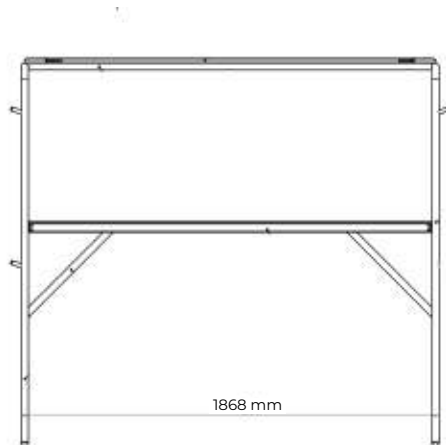

Model: OSC7714000

Height: 884 mm

Depth: 525 mm

Width: 939 mm

Material: steel, powder coating

HoReCa

Bar table «Monobar»

Model: PG17090100

Height: 1725 mm

Width: 1868 mm

Depth: 788 mm

Material: steel, HPL
powder coating

Model: PG17074100

Height: 1725 mm

Width: 1868 mm

Depth: 788 mm

Material: steel, HPL
powder coating

Model: PG17090100
(with a top shelf)

Model: PG17074100

HoReCa

Bar table «Dumobar»

Model: PG40115100

Height: 1150 mm

Width: 616 mm

Depth: 1800 mm

Material: steel, HPL
powder coating

HoReCa

Bar table «Otto»

Model: PG40195100

Height: 1950 mm

Width: 1711 mm

Depth: 965 mm