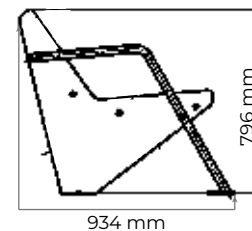

Model: OSC23115000

Height: 810 mm

Width: 1500 mm

Depth: 557 mm

Material: steel, wood,
powder coating

Model: OSC23120000

Height: 810 mm

Width: 2000 mm

Public space

Deck chair «Boomerang»

Model: PG500700100

Height: 800 mm

Width: 700 mm

Depth: 1241 mm

Material: steel, wood,
powder coating

Public space

Bench «Boomerang»

Model: PG600700100

Height: 796 mm

Width: 700 mm

Depth: 934 mm

Material: steel, wood,
powder coating

Public space

Bench «Boomerang»

Model: PG601500100

Height: 800 mm

Width: 1500 mm

Depth: 934 mm

Material: steel, wood,
powder coating

Public space

Bench «Boomerang»

Model: PG600700200