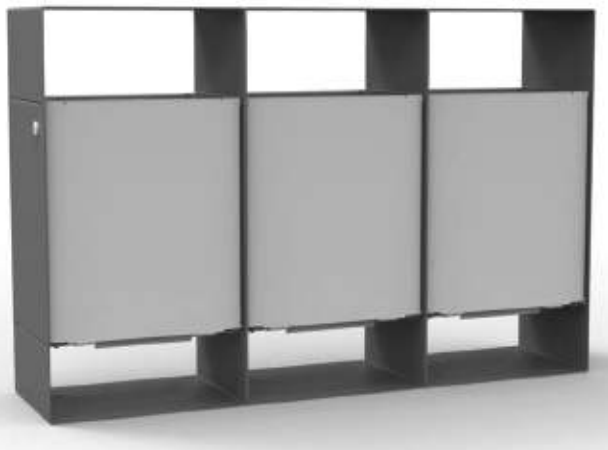

Public space

Recycling litter bin «ECO»

Model: OZC7147000

Height: 790 mm

Width: 1200 mm

Depth: 300 mm

Material: steel,
powder coating