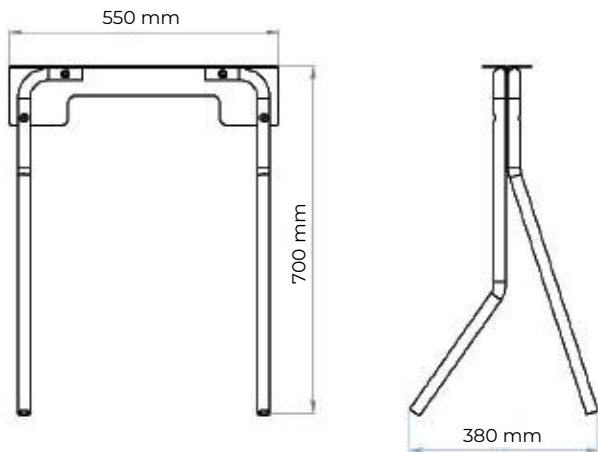

Material: steel, HPL
powder coating

Model: PG17090100
(with a top shelf)

Model: PG17074100

HoReCa

Bar table «Dumobar»

Model: PG40115100

Height: 1150 mm

Width: 616 mm

Depth: 1800 mm

Material: steel, HPL
powder coating

HoReCa

Bar table «Otto»

Model: PG40195100

Height: 1950 mm

Width: 1711 mm

Depth: 965 mm

Material: steel, HPL
powder coating

HoReCa

Table support «Quatro»

Model: PG40720100

Height: 700 mm

Width: 550 mm

Depth: 380 mm

Material: steel, powder coating

HoReCa

Table support «Trio»

Model: PG40720110

Height: 712 mm

Width: 600 mm

Depth: 500 mm

Material: steel, powder coating.

HoReCa