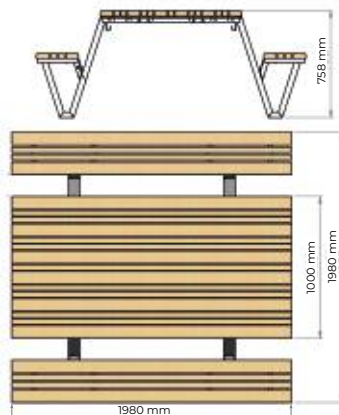

Model: OSC23115000

Height: 810 mm

Width: 1500 mm

Depth: 557 mm

Material: steel, wood,
powder coating

Model: OSC23120000

Height: 810 mm

Width: 2000 mm

Model: PG40750140

Height: 748 mm

Width: 1500 mm

Depth: 733 mm

Material: steel, wood,
powder coating

Public space

Table «Milano»

Model: PG40730305

Height: 730 mm

Width: 1978 mm

Depth: 1978mm

Material: steel, HPL, powder coating

Public space

Table «Milano»

Model: PG40730306

Height: 758 mm

Width: 1980 mm

Depth: 1980 mm

Material: steel, wood,
powder coating

Public space

Table «Milano»

Model: PG40730300

Height: 730 mm

Width: 1900 mm