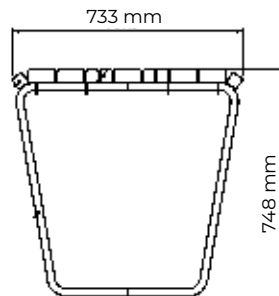

Public space

Bench «City life»

Model: PG601500345

Height: 450 mm

Width: 1500 mm

Depth: 480 mm

Material: steel, wood,
powder coating

Public space

Bench «City life»

Model: PG601500340

Height: 830 mm

Width: 1500 mm

Depth: 545 mm

Material: steel, wood,
powder coating

Public space

Table «City life»

Model: PG40750140

Height: 748 mm

Width: 1500 mm

Depth: 733 mm

Material: steel, wood,
powder coating

Public space

Table «Milano»

Model: PG40730305

Height: 730 mm

Width: 1978 mm

Depth: 1978mm

Material: steel, HPL, powder coating

Public space

Table «Milano»

Model: PG40730306

Height: 758 mm