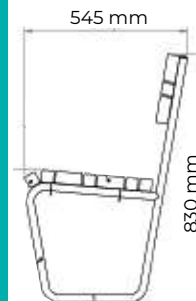

Public space

Bench «City life»

Model: PG601500345

Height: 450 mm

Width: 1500 mm

Depth: 480 mm

Material: steel, wood,
powder coating

Public space

Bench «City life»

Model: PG601500340

Height: 830 mm

Width: 1500 mm

Depth: 545 mm

Material: steel, wood,
powder coating

Public space

Table «City life»

Model: PG40750140

Height: 748 mm

Width: 1500 mm

Depth: 733 mm

Material: steel, wood,
powder coating

Public space

Table «Milano»

Model: PG40730305

Height: 730 mm

Width: 1978 mm

Depth: 1978mm

Material: steel, HPL, powder coating

Public space

Table «Milano»

Model: PG40730306

Height: 758 mm