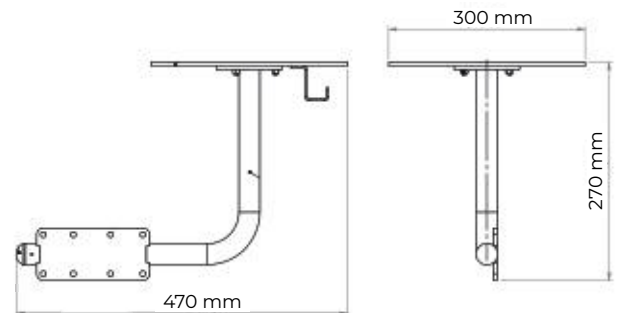

Model: OSC23115000

Height: 810 mm

Width: 1500 mm

Depth: 557 mm

Material: steel, wood,
powder coating

Model: OSC23120000

Height: 810 mm

Width: 2000 mm

Material: steel, wood,
powder coating

Public space

Bench «DIY»

Model: PG60450100*

Width: 1000 mm / 1500 mm

Height: 631 mm

Depth: 620 mm

Material: steel, wood,
powder coating

*Table not included

Public space

Table «DIY»

Model: PG60505

Width: 300 mm

Height: 270 mm

Depth: 470 mm

Material: steel, wood

Public space

Deck chair «Boomerang»

Model: PG500700100

Height: 800 mm

Width: 700 mm

Depth: 1241 mm

Material: steel, wood,
powder coating

Public space