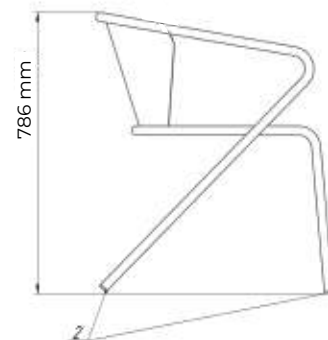

Material: steel, powder coating

HoReCa

Chair

Model: ODS 0077300

Height: 721 mm

Width: 616 mm

Depth: 645 mm

Material: steel, powder coating

HoReCa

Chair

Model: ODS 0064500

Height: 786 mm

Width: 670 mm

Depth: 560 mm

Material: steel, powder coating

HoReCa

Bar chair

Model: ODS 0047500

Height: 750 mm

Width: 472 mm

Depth: 446 mm

Material: steel, wood,
powder coating

Execution options: rectangular profile,
round profile

HoReCa

Bar chair

Model: PG 10750510

Height: 750 mm

Width: 396 mm

Depth: 491 mm

Material: steel, wood,
powder coating

Execution options: rectangular profile,
round profile

HoReCa