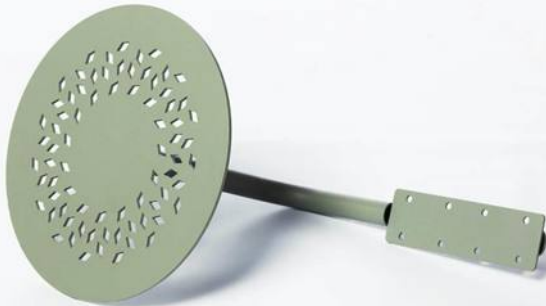

Material: steel, wood,
powder coating

Public space

Bench «DIY»

Model: PG60450100*

Width: 1000 mm / 1500 mm

Height: 631 mm

Depth: 620 mm

Material: steel, wood,
powder coating

*Table not included

Public space

Table «DIY»

Model: PG60505

Width: 300 mm

Height: 270 mm

Depth: 470 mm

Material: steel, wood

Public space

Deck chair «Boomerang»

Model: PG500700100

Height: 800 mm

Width: 700 mm

Depth: 1241 mm

Material: steel, wood,
powder coating

Public space