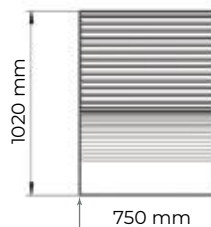

Public space

Sun lounger «Fly»

Model: OSC0752000

Height: 1020 mm

Width: 2235 mm

Depth: 750 mm

Material: steel, wood,
powder coating