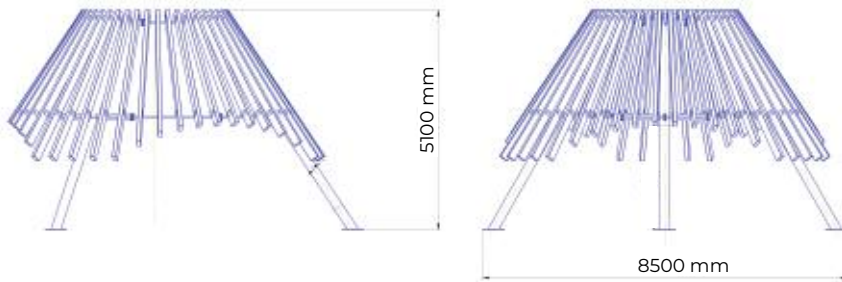

Height: 1005 mm

Material: steel,
powder coating

Public space

Pavilion «Cube»

Model: OEC 00535000

Width: 3500 mm

Height: 2700 mm

Depth: 2020 mm

Material: steel, wood,
powder coating

Public space

Pavilion «Pergola»

Model: OEC01080000

Width: 8500 mm

Height: 5100 mm

Depth: 8000 mm

Material: steel, wood, powder coating