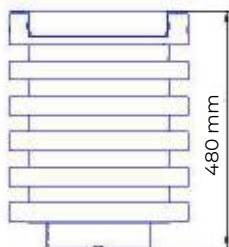

Public space

Litter bin «Estet»

Model: OZC85003000

Height: 480 mm

Width: 380 mm

Depth: 380 mm

Material: steel, wood,
powder coating