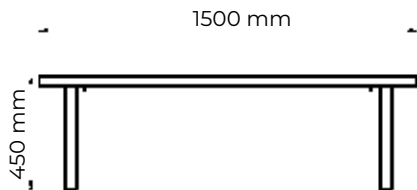

Height: 459 mm

Width: 2000 mm

Depth: 690 mm

Material: steel, wood,
powder coating

Public space

Bench «REF»

Model: REF 100183

Height: 855 mm

Width: 2000 mm

Depth: 710 mm

Material: steel, wood,
powder coating

Public space

Sun lounger «Boston»

Model: PG501900200;
PG501900201

Height: 1070 mm

Width: 1640mm

Depth: 794 mm

Material: steel, wood,
powder coating

Modifications: right or left
armrest

Public space

Bench «Boston»

Model: PG601500150

Height: 450 mm

Width: 1500 mm

Depth: 460 mm

Material: steel, wood,
powder coating

Public space

Bench «Boston»

Model: PG6000700155

Height: 850 mm

Width: 700 mm

Depth: 590 mm