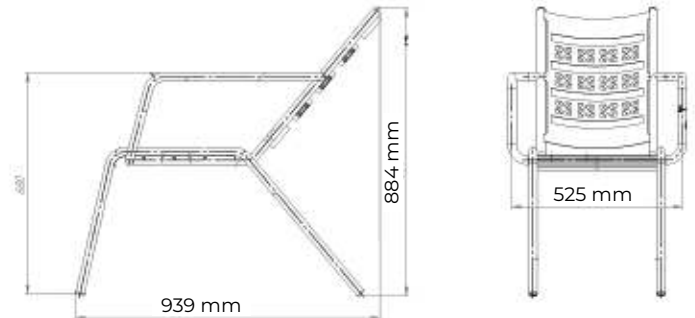

Height: 450 mm, **Width:** 380 mm, **Depth:** 340 mm

Bar chair

Model: PG10750510

Material: steel, wood, powder coating

Execution options: rectangular profile, round profile

Height: 750 mm, **Width:** 396 mm, **Depth:** 491 mm

Outdoor chair

Model: OSC7614000

Height: 740 mm

Depth: 510 mm

Width: 520 mm

Material: steel, powder coating

HoReCa

Deck chair

Model: OSC7714000

Height: 884 mm

Depth: 525 mm

Width: 939 mm

Material: steel, powder coating

HoReCa

Bar table «Monobar»

Model: PG17090100

Height: 1725 mm

Width: 1868 mm

Depth: 788 mm

Material: steel, HPL
powder coating

Model: PG17074100

Height: 1725 mm

Width: 1868 mm

Depth: 788 mm