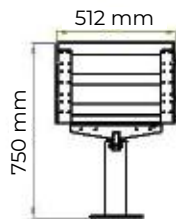

Material: steel, wood,
powder coating

Public space

Bench «Star-2»

Model: PG60400100

Height: 448 mm

Width: 1818 mm

Depth: 512 mm

Material: steel, wood,
powder coating

1818 mm

Public space

Bench «Star-3»

Model: PG60300100

Height: 750 mm

Width: 2000 mm

Depth: 512 mm

Material: steel, wood,
powder coating

Public space

Bench «City life»

Model: PG601500345

Height: 450 mm

Width: 1500 mm

Depth: 480 mm

Material: steel, wood,
powder coating

Public space

Height: 730 mm

Width: 1978 mm

Depth: 1978mm

Material: steel, HPL, powder coating

Public space

Table «Milano»

Model: PG40730306

Height: 758 mm