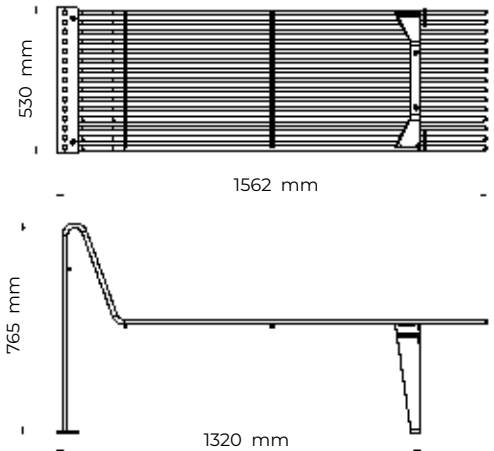

Model: PG601918121

Height: 415 mm

Width: 1902 mm

Depth: 508 mm

Material: steel, powder coating

Letter: C

89

Infinity collection

Bench «Infinity»

Model: PG602518110

Height: 765 mm

Width: 1562 mm

Depth: 530 mm

Material: steel, powder coating

Letter: D

Infinity collection