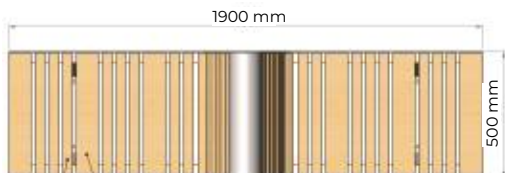

Bench «Infinity wood»

Model: PG601900122

Height: 765 mm

Width: 1900 mm

Depth: 500 mm

Material: steel, powder coating, wood

Letter: F

Infinity collection