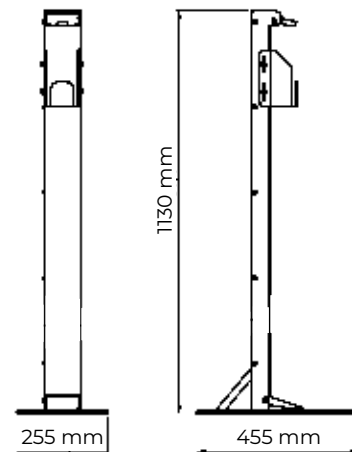

Table «Infinity»

Model: PG60500

Height: 333 mm

Width: 415 mm

Depth: 300 mm

Material: steel, powder coating

Infinity collection

Bench «Infinity»

Model: PG602500100

Height: 792 mm

Width: 2513 mm

Depth: 2520 mm

Material: steel, powder coating

Collection «Infinity»

Product use variations

PG601900117

HoReCa

SUMMER DRINKS
ICE LATTE
Lemonade
BUMBLE COFFEE
Ice Americano

Essential commodities

Dispenser

Model: DM01-00.000

Height: 1130 mm

Width: 255 mm

Depth: 455 mm

Material: steel, powder coating

HoReCa

Chair

Model: ODS 0077300

Height: 721 mm

Width: 616 mm

Depth: 645 mm

Material: steel, powder coating