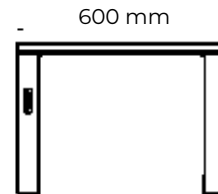

Material: steel, wood,
powder coating

Public space

Bench «Boston»

Model: PG601500155

Height: 850 mm

Width: 2960 mm

Depth: 590 mm

Material: steel, wood,
powder coating

Bench «Summer»

Model: PG601200100

Height: 770 mm

Width: 1200 mm

Depth: 570 mm

Material: steel, wood,
powder coating

Public space

Table «Summer»

Model: PG40500100

Height: 435 mm

Width: 600 mm

Depth: 600 mm

Material: steel, wood,
powder coating

Public space

Bench «Summer»

Model: PG500700200

Model: OSC23115000

Height: 810 mm

Width: 1500 mm

Depth: 557 mm

Material: steel, wood,
powder coating

Model: OSC23120000

Height: 810 mm

Width: 2000 mm