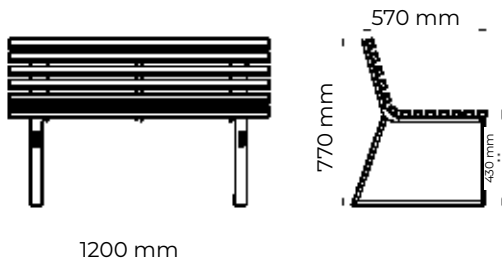

Material: steel, wood,
powder coating

Public space

Bench «Boston»

Model: PG601500155

Height: 850 mm

Width: 2960 mm

Depth: 590 mm

Material: steel, wood,
powder coating

Public space

Bench «Urban»

Model: OSC7524000

Height: 997 mm

Width: 1110 mm

Depth: 600 mm

Material: steel, powder coating

Public space

Bench «Summer»

Model: PG601200100

Height: 770 mm

Width: 1200 mm

Depth: 570 mm

Material: steel, wood,
powder coating

Public space

Table «Summer»

Model: PG40500100

Height: 435 mm

Width: 600 mm

Depth: 600 mm

Material: steel, wood,
powder coating

Public space

Bench «Summer»

Model: PG500700200