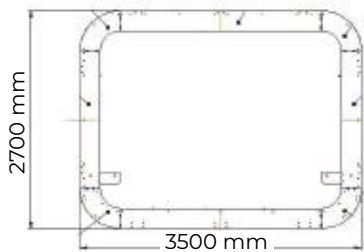

Public space

Pavilion «Cube»

Model: OEC 00535000

Width: 3500 mm

Height: 2700 mm

Depth: 2020 mm

Material: steel, wood,
powder coating