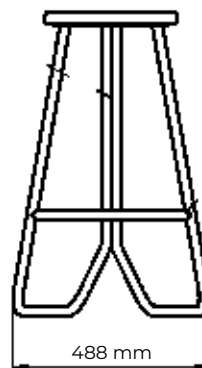

Bar chair

Model: PG 10750510

Height: 750 mm

Width: 396 mm

Depth: 491 mm

Material: steel, wood,
powder coating

Execution options: rectangular profile,
round profile

HoReCa

Bar chair

Model: PG10750300

Height: 755 mm

Width: 488 mm

Depth: 487 mm

Material: steel, wood,
powder coating

Execution options: rectangular profile,
round profile

HoReCa

Bar chair

Model: PG10750515

Height: 768 mm

Width: 395 mm

Depth: 356 mm

Material: steel,
powder coating

Execution options:
rectangular profile,
round profile

HoReCa

Bar chair

Model: PG10750400

Height: 755 mm

Width: 382 mm

Depth: 377 mm

Material: steel, wood,
powder coating

Execution options: rectangular profile,
round profile

HoReCa