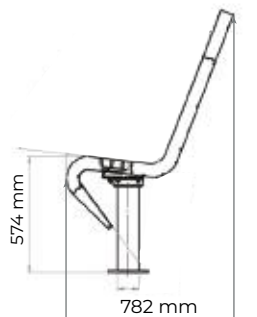

Public space

Bench (swivel) «Tech»

Model: OSC12001045

Height: 1084 mm

Width: 1200 mm

Depth: 778 mm

Material: steel, wood,
powder coating

Public space

Bench (swivel) «Tech»

Model: OSC0182000

Height: 1910 mm

Width: 1200 mm

Depth: 950 mm

Material: steel, wood,
powder coating

Public space

Bench (swivel) «Tech»

Model: OSC06001085

Height: 1080 mm

Width: 600 mm

Depth: 782 mm

Material: steel, wood,
powder coating

Public space

Bench «REF»

Model: REF 100186

Height: 459 mm

Width: 2000 mm

Depth: 690 mm

Material: steel, wood,
powder coating

Public space

Bench «REF»

Model: REF 100183

Height: 855 mm