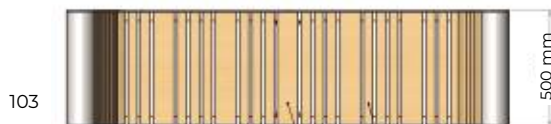

Bench «Infinity wood»

Model: PG601900126

Height: 765 mm

Width: 1910 mm

Depth: 500 mm

Material: steel, powder coating, wood

Letter: I

Infinity collection