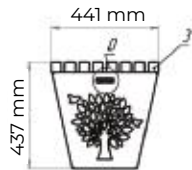

Depth: 570 mm

Material: steel, wood,
powder coating

Public space

Bench «Tree»

Model: OSC03115000

Height: 437 mm

Width: 1500 mm

Depth: 441 mm

Material: steel, wood,
powder coating

Model: OSC03120000

Height: 437 mm

Width: 1980 mm

Depth: 441 mm

Material: steel, wood,
powder coating

Public space

Bench «Tree»

Model: OSC23115000

Height: 810 mm

Width: 1500 mm

Depth: 557 mm

Material: steel, wood,
powder coating

Model: OSC23120000

Height: 810 mm

Width: 2000 mm