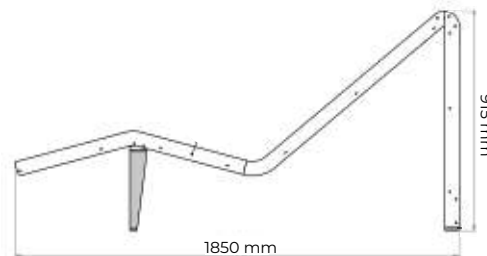

Sun lounger «Infinity wood»

Model: PG501900101

Height: 915 mm

Width: 1850 mm

Depth: 600 mm

Material: steel, powder coating, wood

Letter: H

Infinity collection

Bench «Infinity wood»

Model: PG601900126

Height: 765 mm

Width: 1910 mm

Depth: 500 mm

Material: steel, powder coating, wood

Letter: I

Infinity collection