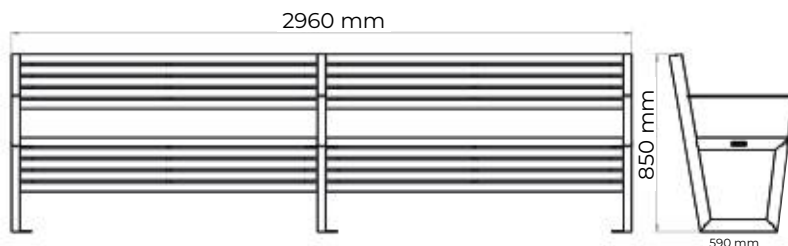

Width: 2000 mm

Depth: 710 mm

Material: steel, wood,
powder coating

Public space

Sun lounger «Boston»

Model: PG501900200;
PG501900201

Height: 1070 mm

Width: 1640mm

Depth: 794 mm

Material: steel, wood,
powder coating

Modifications: right or left
armrest

Public space

Bench «Boston»

Model: PG601500150

Height: 450 mm

Width: 1500 mm

Depth: 460 mm

Material: steel, wood,
powder coating

Public space

Bench «Boston»

Model: PG6000700155

Height: 850 mm

Width: 700 mm

Depth: 590 mm

Material: steel, wood,
powder coating

Public space

Bench «Boston»

Model: PG601500155

Height: 850 mm

Width: 2960 mm

Depth: 590 mm

Material: steel, wood,
powder coating