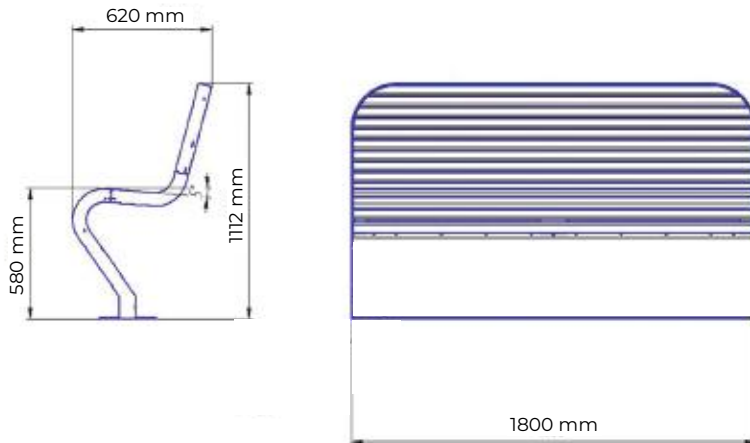

Material: steel, wood,
powder coating

Public space

Bench «Fly»

Model: OSC0181000

Height: 1112 mm

Width: 1800 mm

Depth: 620 mm

Material: steel, wood,
powder coating

Public space

Bench (swivel) «Tech»

Model: OSC12001045

Height: 1084 mm

Width: 1200 mm

Depth: 778 mm

Material: steel, wood,
powder coating

Public space

Bench (swivel) «Tech»

Model: OSC0182000

Height: 1910 mm

Width: 1200 mm

Depth: 950 mm

Material: steel, wood,
powder coating

Public space

Bench (swivel) «Tech»