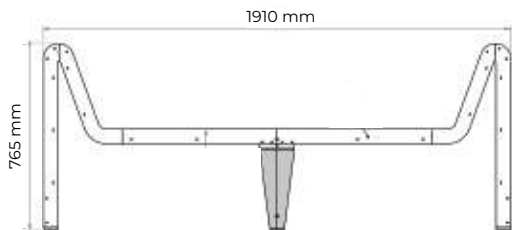

Bench «Infinity wood»

Model: PG601900126

Height: 765 mm

Width: 1910 mm

Depth: 500 mm

Material: steel, powder coating, wood

Letter: I

Infinity collection