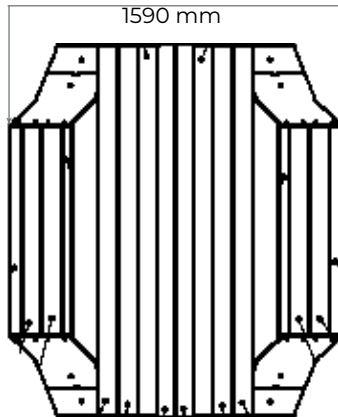

Public space

Table «Forest»

Model: OSC90815000

Height: 742 mm

Width: 1800 mm

Depth: 1590 mm

Material: steel, wood,
powder coating