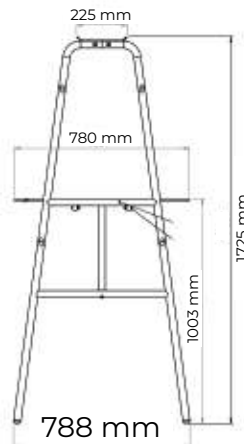

Height: 450 mm, **Width:** 380 mm, **Depth:** 340 mm

Bar chair

Model: PG10750510

Material: steel, wood, powder coating

Execution options: rectangular profile, round profile

Height: 750 mm, **Width:** 396 mm, **Depth:** 491 mm

Height: 1725 mm

Width: 1868 mm

Depth: 788 mm

Material: steel, HPL
powder coating

Model: PG17074100

Height: 1725 mm

Width: 1868 mm

Depth: 788 mm

Material: steel, HPL
powder coating

Model: PG17090100
(with a top shelf)

Model: PG17074100

HoReCa

Bar table «Dumobar»

Model: PG40115100

Height: 1150 mm

Width: 616 mm

Depth: 1800 mm

Material: steel, HPL
powder coating

HoReCa

Bar table «Otto»

Model: PG40195100

Height: 1950 mm

Width: 1711 mm

Depth: 965 mm