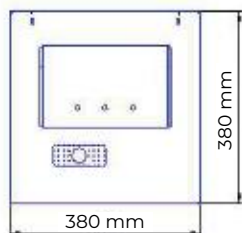

Public space

Litter bin «Estet»

Model: OZC85003000

Height: 480 mm

Width: 380 mm

Depth: 380 mm

Material: steel, wood,
powder coating