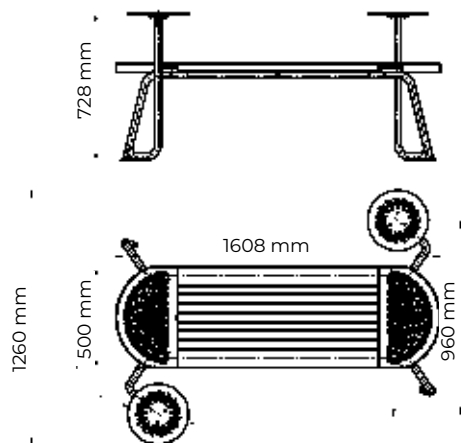

HoReCa

Table support «Trio»

Model: PG40720110

Height: 712 mm

Width: 600 mm

Depth: 500 mm

Material: steel, powder coating.

HoReCa

Bench «Tubes»

Model: OSC8016000

Height: 728 mm

Width: 1260 mm

Depth: 1608 mm

Material: steel, wood,
powder coating

Garden products

punto design

Garden products

Sculpture «Leaf»

Model: ONC00115000

Height: 1500 mm, 2000 mm

Material: corten steel

Garden products

Sculpture «Pinecone»

Model: ONC00320000

Garden products

Lamp

Model: OWC00718000

Height: 1800 mm

Width: 300 mm

Depth: 300 mm

Material: steel,
powder coating

Power: 10 watts