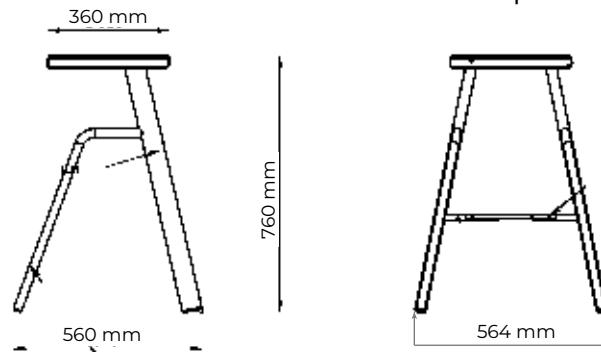

Bar chair

Model: PG10750400

Height: 755 mm

Width: 382 mm

Depth: 377 mm

Material: steel, wood,
powder coating

Execution options: rectangular profile,
round profile

HoReCa

Bar chair

Model: PG10750500

Height: 755 mm

Width: 395 mm

Depth: 529 mm

Material: steel, wood,
powder coating

HoReCa

Bar chair

Model: ODS 0057500

Height: 760 mm

Width: 564 mm

Depth: 560 mm

Material: steel, wood,
powder coating

Execution options:
rectangular profile,
round profile

HoReCa

Stool

Execution options: rectangular profile, round profile

Height: 455 mm, **Width:** 380 mm, **Depth:** 400 mm

HoReCa

Stool

Model: PG10450400

Material: steel, wood, powder coating

Execution options: rectangular profile, round profile