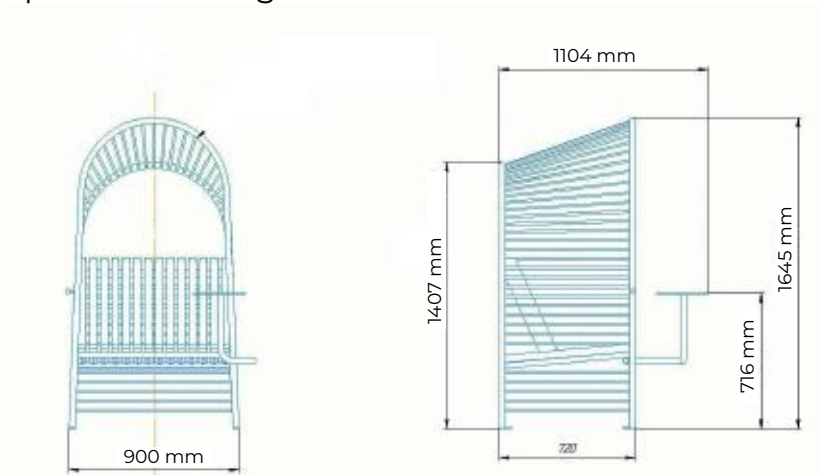

Execution options: rectangular profile, round profile

Height: 455 mm, **Width:** 380 mm, **Depth:** 400 mm

HoReCa

Stool

Model: PG10450400

Material: steel, wood, powder coating

Execution options: rectangular profile, round profile

Height: 450 mm, **Width:** 380 mm, **Depth:** 340 mm

Bar chair

Model: PG10750510

Material: steel, wood, powder coating

Execution options: rectangular profile, round profile

Height: 750 mm, **Width:** 396 mm, **Depth:** 491 mm

HoReCa

Bench «Shade»

Model: OSC8116000

Height: 1645 mm

Width: 1104 mm

Depth: 900 mm

Material: steel, wood,
powder coating

HoReCa

Outdoor chair

Model: OSC7614000

Height: 740 mm

Depth: 510 mm

Width: 520 mm

Material: steel, powder coating

HoReCa

Deck chair