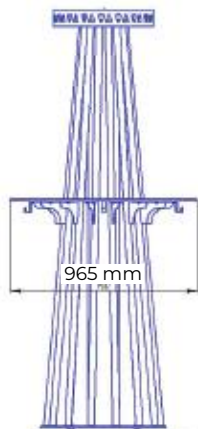

HoReCa

Bar table «Otto»

Model: PG40195100

Height: 1950 mm

Width: 1711 mm

Depth: 965 mm

Material: steel, HPL
powder coating