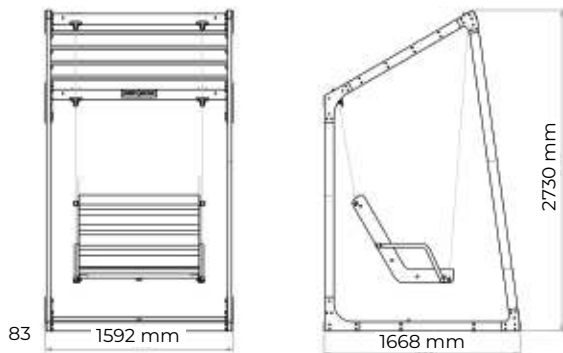

Height: 730 mm

Width: 1978 mm

Depth: 1978mm

Material: steel, HPL, powder coating

Public space

Table «Milano»

Model: PG40730306

Height: 758 mm

Hanging bench «Relax»

Model: OSC011930000

Height: 2705 mm

Width: 2280 mm

Depth: 1240 mm

Material: steel, wood,
powder coating

Public space

Hanging bench «Lima»

Model: PG702701210

Height: 2730 mm

Width: 1592 mm

Depth: 1668 mm

Material: steel, wood,
powder coating

Public space

Hanging bench «Lima»

Model: PG702701215

Height: 2730 mm

Width: 1592 mm

Depth: 1668 mm

Material: steel, wood, powder coating

Infinity collection

punto design

Infinity collection

Bench «Infinity»