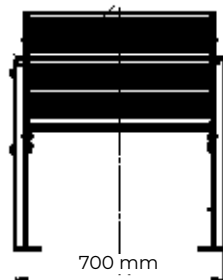

Public space

Deck chair «Boomerang»

Model: PG500700100

Height: 800 mm

Width: 700 mm

Depth: 1241 mm

Material: steel, wood,
powder coating

Public space

Bench «Boomerang»

Model: PG600700100

Height: 796 mm

Width: 700 mm

Depth: 934 mm

Material: steel, wood,
powder coating

Public space

Bench «Boomerang»

Model: PG601500100

Height: 800 mm

Width: 1500 mm

Depth: 934 mm

Material: steel, wood,
powder coating

Public space

Bench «Boomerang»

Model: PG600700200

Height: 796 mm

Width: 700 mm

Depth: 934 mm

Material: steel, powder coating

Public space

Bench «Boomerang»

Model: PG601500200

Height: 796 mm