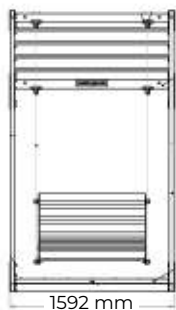

Public space

Pavilion «Romanov Les»

Model: OEC03030000

Height: 3000 mm

Width: 3000 mm

Depth: 3000 mm

Material: steel, powder coating

Public space

Hanging bench «Relax»

Model: OSC011930000

Height: 2705 mm

Width: 2280 mm

Depth: 1240 mm

Material: steel, wood,
powder coating

Public space

Hanging bench «Lima»

Model: PG702701210

Height: 2730 mm

Width: 1592 mm

Depth: 1668 mm

Material: steel, wood,
powder coating

Public space

Hanging bench «Lima»

Model: PG702701215

Height: 2730 mm

Width: 1592 mm

Depth: 1668 mm

Material: steel, wood, powder coating

Infinity collection

punto design

Infinity collection

Bench «Infinity»