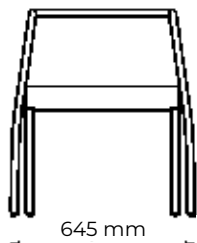

Material: steel, powder coating

HoReCa

Chair

Model: ODS 0077300

Height: 721 mm

Width: 616 mm

Depth: 645 mm

Material: steel, powder coating