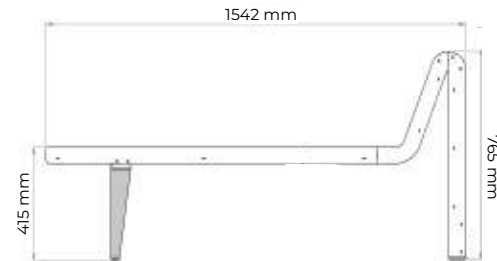

Bench «Infinity wood»

Model: PG602500116

Height: 765 mm

Width: 1535 mm

Depth: 500 mm

Material: steel, powder coating, wood

Letter: E

Infinity collection

Bench «Infinity wood»

Model: PG602500111

Height: 765 mm

Width: 1542 mm

Depth: 500 mm

Material: steel, powder coating, wood

Letter: D

Infinity collection