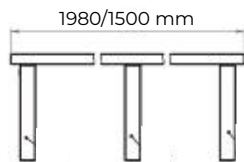

Width: 570 mm

Depth: 700 mm

Material: steel, wood,
powder coating

Public space

Bench «Summer»

Model: PG601500400

Height: 770 mm

Width: 1500 mm

Depth: 570 mm

Material: steel, wood,
powder coating

Public space

Bench «Tree»

Model: OSC03115000

Height: 437 mm

Width: 1500 mm

Depth: 441 mm

Material: steel, wood,
powder coating

Model: OSC03120000

Height: 437 mm

Width: 1980 mm

Depth: 441 mm

Material: steel, wood,
powder coating

Public space

Bench «Tree»

Model: OSC23115000

Height: 810 mm

Width: 1500 mm

Depth: 557 mm

Material: steel, wood,
powder coating

Model: OSC23120000

Height: 810 mm

Width: 2000 mm