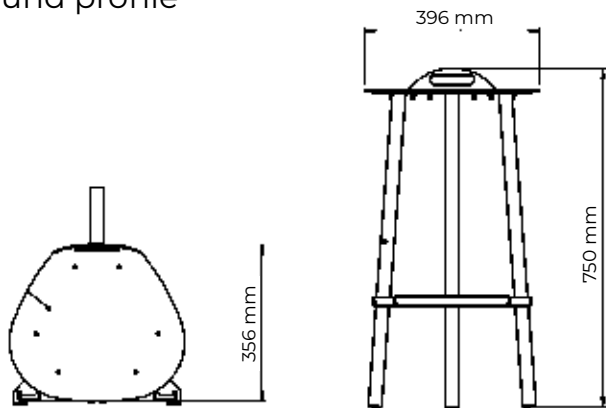

Bar chair

Model: ODS 0047500

Height: 750 mm

Width: 472 mm

Depth: 446 mm

Material: steel, wood,
powder coating

Execution options: rectangular profile,
round profile

HoReCa

Bar chair

Model: PG 10750510

Height: 750 mm

Width: 396 mm

Depth: 491 mm

Material: steel, wood,
powder coating

Execution options: rectangular profile,
round profile

HoReCa

Bar chair

Model: PG10750300

Height: 755 mm

Width: 488 mm

Depth: 487 mm

Material: steel, wood,
powder coating

Execution options: rectangular profile,
round profile

HoReCa

Bar chair

Model: PG10750515

Height: 768 mm

Width: 395 mm

Depth: 356 mm

Material: steel,
powder coating

Execution options:
rectangular profile,
round profile

HoReCa