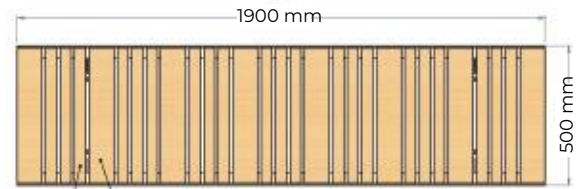

Bench «Infinity wood»

Model: PG601900124

Height: 415 mm

Width: 1900 mm

Depth: 500 mm

Material: steel, powder coating, wood

Letter: A

Infinity collection