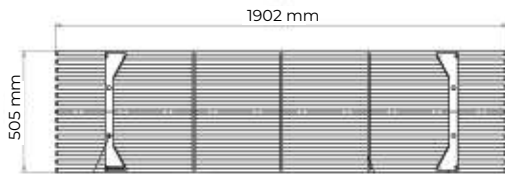

Infinity collection

Bench «Infinity»

Model: PG601918119

Height: 408 mm

Width: 1902 mm

Depth: 505 mm

Material: steel, powder coating

Letter: A