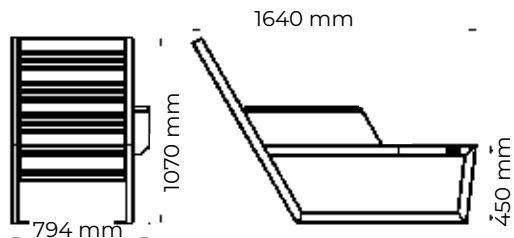

Model: OSC06001085

Height: 1080 mm

Width: 600 mm

Depth: 782 mm

Material: steel, wood,
powder coating

Public space

Bench «REF»

Model: REF 100186

Height: 459 mm

Width: 2000 mm

Depth: 690 mm

Material: steel, wood,
powder coating

Public space

Bench «REF»

Model: REF 100183

Height: 855 mm

Width: 2000 mm

Depth: 710 mm

Material: steel, wood,
powder coating

Public space

Sun lounger «Boston»

Model: PG501900200;
PG501900201

Height: 1070 mm

Width: 1640mm

Depth: 794 mm

Material: steel, wood,
powder coating

Modifications: right or left
armrest

Public space

Bench «Boston»

Model: PG601500150

Height: 450 mm

Width: 1500 mm