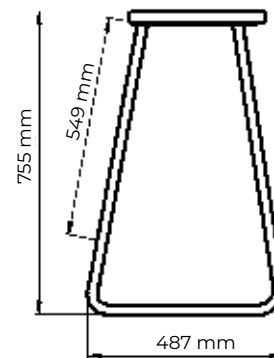

Bar chair

Model: PG 10750510

Height: 750 mm

Width: 396 mm

Depth: 491 mm

Material: steel, wood,
powder coating

Execution options: rectangular profile,
round profile

HoReCa

Bar chair

Model: PG10750300

Height: 755 mm

Width: 488 mm

Depth: 487 mm

Material: steel, wood,
powder coating

Execution options: rectangular profile,
round profile

HoReCa

Bar chair

Model: PG10750515

Height: 768 mm

Width: 395 mm

Depth: 356 mm

Material: steel,
powder coating

Execution options:
rectangular profile,
round profile

HoReCa

Bar chair

Model: PG10750400

Height: 755 mm

Width: 382 mm

Depth: 377 mm

Material: steel, wood,
powder coating

Execution options: rectangular profile,
round profile

HoReCa