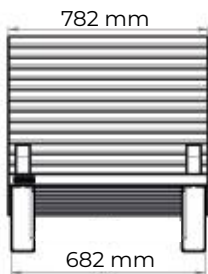

Bench «Summer»

Model: PG601200100

Height: 770 mm

Width: 1200 mm

Depth: 570 mm

Material: steel, wood,
powder coating

Public space

Table «Summer»

Model: PG40500100

Height: 435 mm

Width: 600 mm

Depth: 600 mm

Material: steel, wood,
powder coating

Public space

Bench «Summer»

Model: PG500700200

Height: 745 mm

Width: 1130 mm

Depth: 682 mm

Material: steel, wood,
powder coating

Public space

Bench «Summer»

Model: PG600700300

Height: 775 mm

Model: OSC23115000

Height: 810 mm

Width: 1500 mm

Depth: 557 mm

Material: steel, wood,
powder coating

Model: OSC23120000

Height: 810 mm

Width: 2000 mm