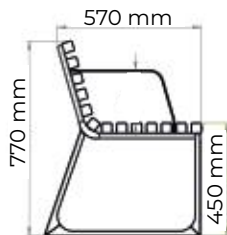

Height: 745 mm

Width: 1130 mm

Depth: 682 mm

Material: steel, wood,
powder coating

Public space

Bench «Summer»

Model: PG600700300

Height: 775 mm

Width: 570 mm

Depth: 700 mm

Material: steel, wood,
powder coating

Public space

Bench «Summer»

Model: PG601500400

Height: 770 mm

Width: 1500 mm

Depth: 570 mm

Material: steel, wood,
powder coating

Public space

Bench «Tree»

Model: OSC03115000

Height: 437 mm

Width: 1500 mm

Depth: 441 mm

Model: OSC23115000

Height: 810 mm

Width: 1500 mm

Depth: 557 mm

Material: steel, wood,
powder coating

Model: OSC23120000

Height: 810 mm

Width: 2000 mm