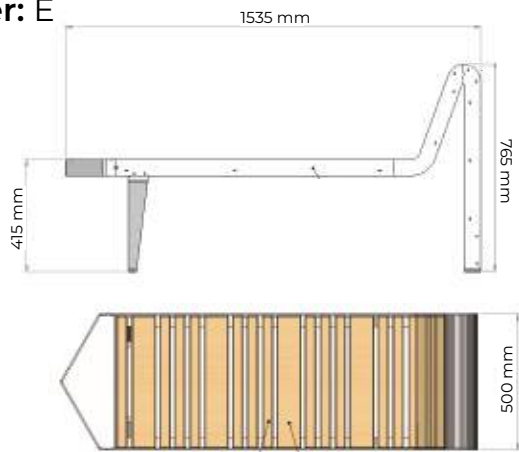

Bench «Infinity wood»

Model: PG601900125

Height: 415 mm

Width: 1900 mm

Depth: 500 mm

Material: steel, powder coating, wood

Letter: C

Infinity collection

Bench «Infinity wood»

Model: PG602500116

Height: 765 mm

Width: 1535 mm

Depth: 500 mm

Material: steel, powder coating, wood

Letter: E

Infinity collection

Bench «Infinity wood»

Model: PG602500111

Height: 765 mm

Width: 1542 mm

Depth: 500 mm

Material: steel, powder coating, wood

Letter: D

Infinity collection