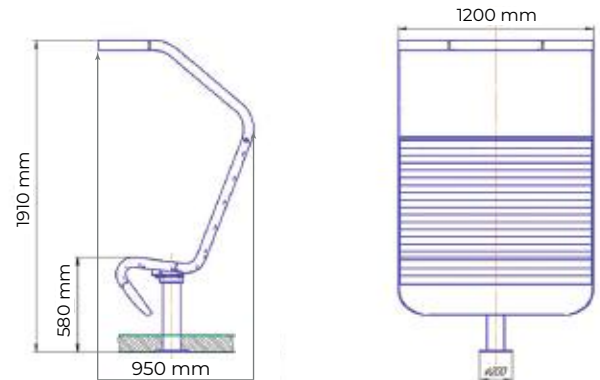

Public space

Bench (swivel) «Tech»

Model: OSC12001045

Height: 1084 mm

Width: 1200 mm

Depth: 778 mm

Material: steel, wood,
powder coating

Public space

Bench (swivel) «Tech»

Model: OSC0182000

Height: 1910 mm

Width: 1200 mm

Depth: 950 mm

Material: steel, wood,
powder coating

Public space

Bench (swivel) «Tech»

Model: OSC06001085

Height: 1080 mm

Width: 600 mm

Depth: 782 mm

Material: steel, wood,
powder coating

Public space

Bench «REF»

Model: REF 100186

Height: 459 mm

Width: 2000 mm

Depth: 690 mm

Material: steel, wood,
powder coating

Public space

Bench «REF»

Model: REF 100183

Height: 855 mm