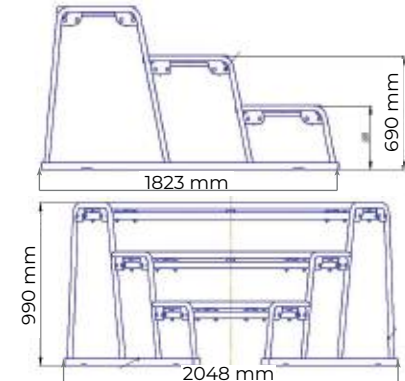

Model: PG601500100

Height: 800 mm

Width: 1500 mm

Depth: 934 mm

Material: steel, wood,
powder coating

Public space

Bench «Boomerang»

Model: PG600700200

Height: 796 mm

Width: 700 mm

Depth: 934 mm

Material: steel, powder coating

Public space

Bench «Boomerang»

Model: PG601500200

Height: 796 mm

Width: 1500 mm

Depth: 934 mm

Material: steel, powder coating

Public space

Bench «Tribune»

Model: KPOC01-380.000

Height: 990 mm

Width: 2048 mm

Depth: 1823 mm

Material: steel, wood,
powder coating

Public space

Bench «Star»

Model: PG60200100

Height: 750 mm

Width: 2000 mm

Depth: 512 mm