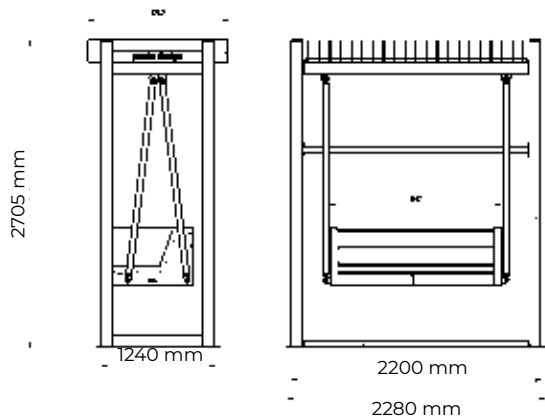

Public space

Pavilion «Romanov Les»

Model: OEC03030000

Height: 3000 mm

Width: 3000 mm

Depth: 3000 mm

Material: steel, powder coating

Public space

Hanging bench «Relax»

Model: OSC011930000

Height: 2705 mm

Width: 2280 mm

Depth: 1240 mm

Material: steel, wood,
powder coating

Public space

Hanging bench «Lima»

Model: PG702701210

Height: 2730 mm

Width: 1592 mm

Depth: 1668 mm

Material: steel, wood,
powder coating

Public space

Hanging bench «Lima»

Model: PG702701215

Height: 2730 mm

Width: 1592 mm

Depth: 1668 mm

Material: steel, wood, powder coating

Infinity collection

punto design

Infinity collection

Bench «Infinity»