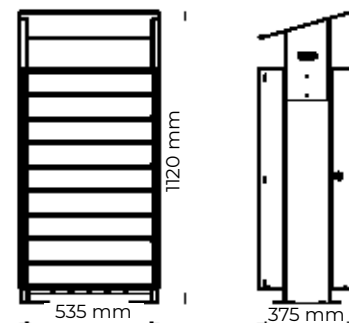

Model: OSC23115000

Height: 810 mm

Width: 1500 mm

Depth: 557 mm

Material: steel, wood,
powder coating

Model: OSC23120000

Height: 810 mm

Width: 2000 mm

Height: 790 mm

Width: 400 mm

Depth: 300 mm

Material: steel,
powder coating

Public space

Litter bin «Verona»

Model: PG80810100

Height: 843 mm

Width: 534 mm

Depth: 374 mm

Material: steel, powder coating

Modifications: wood panels
or steel panels

Public space

Litter bin «Verona MAX»

Model: PG80100010

Height: 1120 mm

Width: 535 mm

Depth: 375 mm

Material: steel, powder coating

Modifications: wood panels
or steel panels

Public space

Litter bin «Estet»

Model: OZC85003000

Height: 480 mm