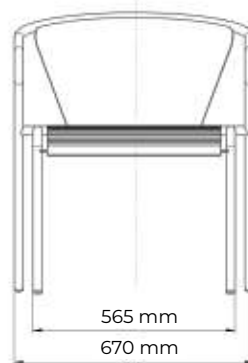

Material: steel, powder coating

HoReCa

Chair

Model: ODS 0077300

Height: 721 mm

Width: 616 mm

Depth: 645 mm

Material: steel, powder coating

HoReCa

Chair

Model: ODS 0064500

Height: 786 mm

Width: 670 mm

Depth: 560 mm

Material: steel, powder coating

HoReCa

Bar chair

Model: ODS 0047500

Height: 750 mm

Width: 472 mm

Depth: 446 mm

Material: steel, wood,
powder coating

Execution options: rectangular profile,
round profile

HoReCa

Bar chair

Model: PG 10750510

Height: 750 mm

Width: 396 mm

Depth: 491 mm

Material: steel, wood,
powder coating

Execution options: rectangular profile,
round profile

HoReCa