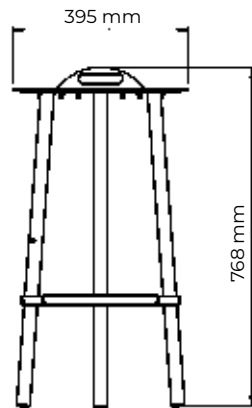

Bar chair

Model: PG 10750510

Height: 750 mm

Width: 396 mm

Depth: 491 mm

Material: steel, wood,
powder coating

Execution options: rectangular profile,
round profile

HoReCa

Bar chair

Model: PG10750300

Height: 755 mm

Width: 488 mm

Depth: 487 mm

Material: steel, wood,
powder coating

Execution options: rectangular profile,
round profile

HoReCa

Bar chair

Model: PG10750515

Height: 768 mm

Width: 395 mm

Depth: 356 mm

Material: steel,
powder coating

Execution options:
rectangular profile,
round profile

HoReCa

Bar chair

Model: PG10750400

Height: 755 mm

Width: 382 mm

Depth: 377 mm

Material: steel, wood,
powder coating

Execution options: rectangular profile,
round profile

HoReCa