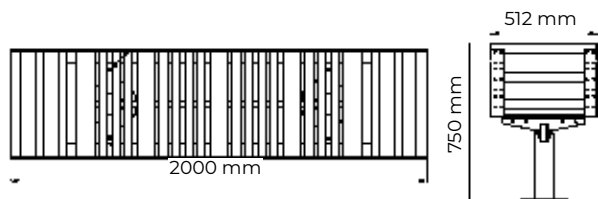

Model: PG601500100

Height: 800 mm

Width: 1500 mm

Depth: 934 mm

Material: steel, wood,
powder coating

Public space

Bench «Boomerang»

Model: PG600700200

Height: 796 mm

Width: 700 mm

Depth: 934 mm

Material: steel, powder coating

Public space

Bench «Boomerang»

Model: PG601500200

Height: 796 mm

Depth: 1823 mm

Material: steel, wood,
powder coating

Public space

Bench «Star»

Model: PG60200100

Height: 750 mm

Width: 2000 mm

Depth: 512 mm

Material: steel, wood,
powder coating

Public space

Bench «Star-2»

Model: PG60400100

Height: 448 mm

Width: 1818 mm

Depth: 512 mm

Material: steel, wood,
powder coating