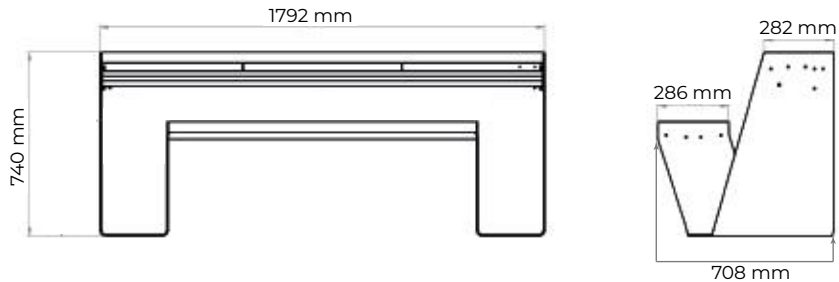

Model: PG40750140

Height: 748 mm

Width: 1500 mm

Depth: 733 mm

Material: steel, wood,
powder coating

Public space

Table «Milano»

Model: PG40730305

Height: 730 mm

Width: 1978 mm

Depth: 1978mm

Material: steel, HPL, powder coating

Public space

Table «Milano»

Model: PG40730306

Height: 758 mm

Width: 1980 mm

Depth: 1980 mm

Material: steel, wood,
powder coating

Public space

Table «Milano»

Model: PG40730300

Height: 730 mm

Width: 1900 mm

Material: steel, wood,
powder coating

Public space

Table «Forest»

Model: OSC909

Height: 740 mm

Width: 1792 mm

Depth: 708 mm

Material: steel, wood,
powder coating