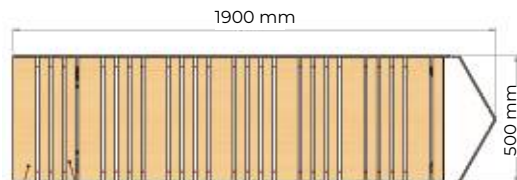

Bench «Infinity wood»

Model: PG601900124

Height: 415 mm

Width: 1900 mm

Depth: 500 mm

Material: steel, powder coating, wood

Letter: B

Infinity collection