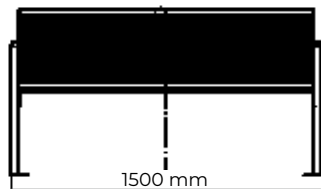

Public space

Bench «Boomerang»

Model: PG601500200

Height: 796 mm

Width: 1500 mm

Depth: 934 mm

Material: steel, powder coating