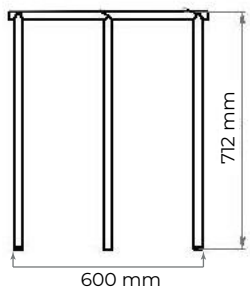

Height: 450 mm, **Width:** 380 mm, **Depth:** 340 mm

Bar chair

Model: PG10750510

Material: steel, wood, powder coating

Execution options: rectangular profile, round profile

Height: 750 mm, **Width:** 396 mm, **Depth:** 491 mm

Height: 1725 mm

Width: 1868 mm

Depth: 788 mm

Material: steel, HPL
powder coating

Model: PG17074100

Height: 1725 mm

Width: 1868 mm

Depth: 788 mm

Depth: 1800 mm

Material: steel, HPL
powder coating

HoReCa

Bar table «Otto»

Model: PG40195100

Height: 1950 mm

Width: 1711 mm

Depth: 965 mm

HoReCa

Table support «Trio»

Model: PG40720110

Height: 712 mm

Width: 600 mm

Depth: 500 mm

Material: steel, powder coating.

HoReCa