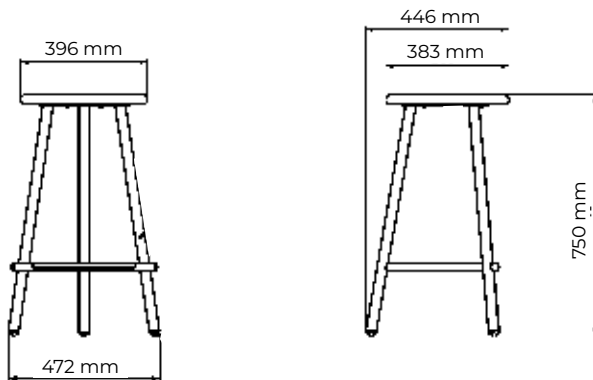

HoReCa

Chair

Model: ODS 0064500

Height: 786 mm

Width: 670 mm

Depth: 560 mm

Material: steel, powder coating

HoReCa

Bar chair

Model: ODS 0047500

Height: 750 mm

Width: 472 mm

Depth: 446 mm

Material: steel, wood,
powder coating

Execution options: rectangular profile,
round profile

HoReCa

Bar chair

Model: PG 10750510

Height: 750 mm

Width: 396 mm

Depth: 491 mm

Material: steel, wood,
powder coating

Execution options: rectangular profile,
round profile

HoReCa

Bar chair

Model: PG10750300

Height: 755 mm

Width: 488 mm

Depth: 487 mm

Material: steel, wood,
powder coating

Execution options: rectangular profile,
round profile

HoReCa