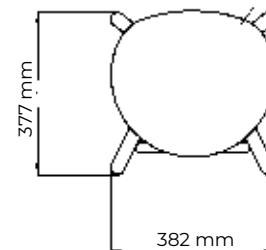

Bar chair

Model: PG10750300

Height: 755 mm

Width: 488 mm

Depth: 487 mm

Material: steel, wood,
powder coating

Execution options: rectangular profile,
round profile

HoReCa

Bar chair

Model: PG10750515

Height: 768 mm

Width: 395 mm

Depth: 356 mm

Material: steel,
powder coating

Execution options:
rectangular profile,
round profile

HoReCa

Bar chair

Model: PG10750400

Height: 755 mm

Width: 382 mm

Depth: 377 mm

Material: steel, wood,
powder coating

Execution options: rectangular profile,
round profile

HoReCa

Bar chair

Model: PG10750500

Height: 755 mm

Width: 395 mm

Depth: 529 mm

Material: steel, wood,
powder coating

HoReCa

Bar chair