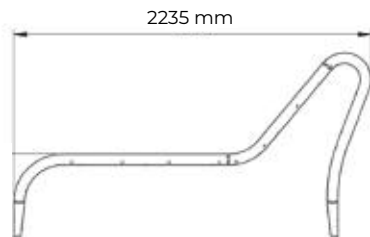

Public space

punto design

Public space

Sun lounger «Fly»

Model: OSC0752000

Height: 1020 mm

Width: 2235 mm

Depth: 750 mm

Material: steel, wood,
powder coating

Public space

Bench «Fly»

Model: OSC0181000

Height: 1112 mm

Width: 1800 mm

Depth: 620 mm

Material: steel, wood,
powder coating

Public space

Bench (swivel) «Tech»

Model: OSC12001045

Height: 1084 mm

Width: 1200 mm

Depth: 778 mm

Material: steel, wood,
powder coating

Public space

Bench (swivel) «Tech»

Model: OSC0182000

Height: 1910 mm

Width: 1200 mm

Depth: 950 mm

Material: steel, wood,
powder coating

Public space

Bench (swivel) «Tech»