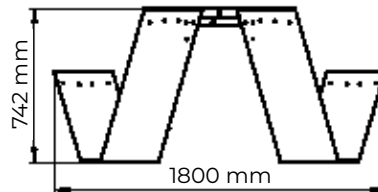

Public space

Table «Forest»

Model: OSC90815000

Height: 742 mm

Width: 1800 mm

Depth: 1590 mm

Material: steel, wood,
powder coating