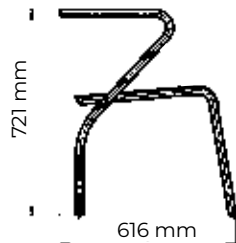

HoReCa

SUMMER DRINKS
ICE LATTE
Lemonade
BUMBLE COFFEE
Ice Americano

Essential commodities

Dispenser

Model: DM01-00.000

Height: 1130 mm

Width: 255 mm

Depth: 455 mm

Material: steel, powder coating

HoReCa

Chair

Model: ODS 0077300

Height: 721 mm

Width: 616 mm

Depth: 645 mm

Material: steel, powder coating

HoReCa

Chair

Model: ODS 0064500

Height: 786 mm

Width: 670 mm

Depth: 560 mm

Material: steel, powder coating

HoReCa