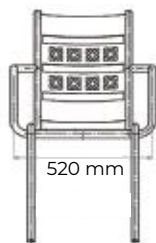

Height: 450 mm, **Width:** 380 mm, **Depth:** 340 mm

Bar chair

Model: PG10750510

Material: steel, wood, powder coating

Execution options: rectangular profile, round profile

Height: 750 mm, **Width:** 396 mm, **Depth:** 491 mm

Outdoor chair

Model: OSC7614000

Height: 740 mm

Depth: 510 mm

Width: 520 mm

Material: steel, powder coating

HoReCa

Deck chair