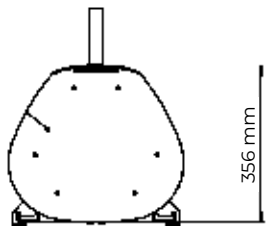

Bar chair

Model: PG10750300

Height: 755 mm

Width: 488 mm

Depth: 487 mm

Material: steel, wood,
powder coating

Execution options: rectangular profile,
round profile

HoReCa

Bar chair

Model: PG10750515

Height: 768 mm

Width: 395 mm

Depth: 356 mm

Material: steel,
powder coating

Execution options:
rectangular profile,
round profile

HoReCa

Bar chair

Model: PG10750400

Height: 755 mm

Width: 382 mm

Depth: 377 mm

Material: steel, wood,
powder coating

Execution options: rectangular profile,
round profile

HoReCa