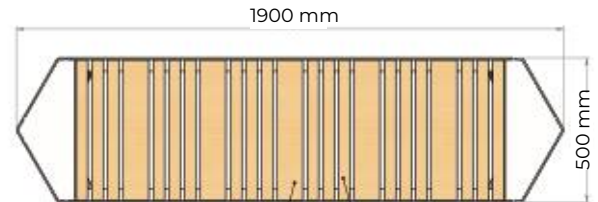

Bench «Infinity wood»

Model: PG601900125

Height: 415 mm

Width: 1900 mm

Depth: 500 mm

Material: steel, powder coating, wood

Letter: C

Infinity collection