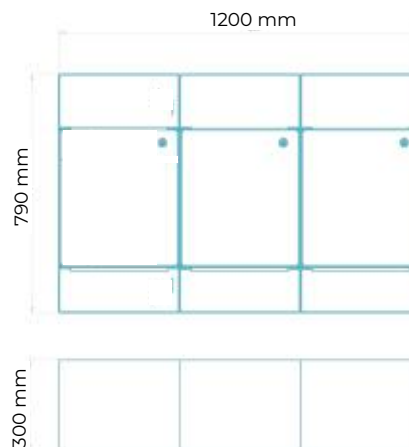

Public space

Recycling litter bin «ECO»

Model: OZC7147000

Height: 790 mm

Width: 1200 mm

Depth: 300 mm

Material: steel,
powder coating