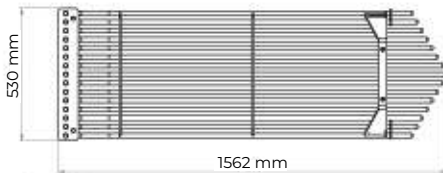

Infinity collection

Bench «Infinity»

Model: PG602518115

Height: 765 mm

Width: 1562 mm

Depth: 530 mm

Material: steel, powder coating

Letter: E