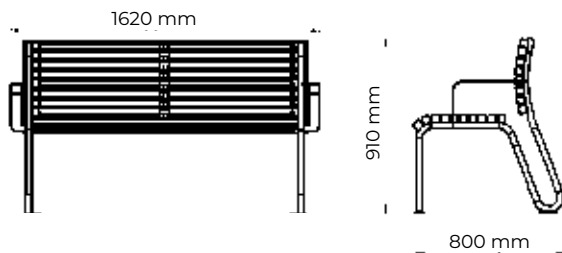

Bench (swivel) «Tech»

Model: OSC0182000

Height: 1910 mm

Width: 1200 mm

Depth: 950 mm

Material: steel, wood,
powder coating

Public space

Bench (swivel) «Tech»

Model: OSC23115000

Height: 810 mm

Width: 1500 mm

Depth: 557 mm

Material: steel, wood,
powder coating

Model: OSC23120000

Height: 810 mm

Width: 2000 mm

Depth: 557 mm

Material: steel, wood,
powder coating

Public space

Bench «Snake»

Model: OSC77515000

Height: 910 mm

Width: 1620 mm

Depth: 800 mm

Material: steel, wood,
powder coating

Public space

Bench «DIY»

Model: PG60450100*

Width: 1000 mm / 1500 mm

Height: 631 mm

Depth: 620 mm

Material: steel, wood,
powder coating