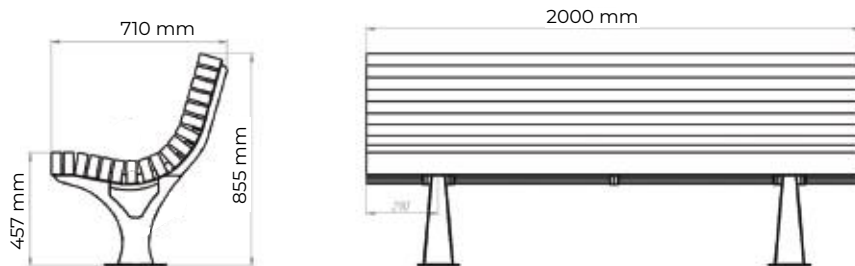

Bench (swivel) «Tech»

Model: OSC0182000

Height: 1910 mm

Width: 1200 mm

Depth: 950 mm

Material: steel, wood,
powder coating

Public space

Bench (swivel) «Tech»

Model: OSC06001085

Height: 1080 mm

Width: 600 mm

Depth: 782 mm

Material: steel, wood,
powder coating

Public space

Bench «REF»

Model: REF 100186

Height: 459 mm

Width: 2000 mm

Depth: 690 mm

Material: steel, wood,
powder coating

Public space

Bench «REF»

Model: REF 100183

Height: 855 mm

Width: 2000 mm

Depth: 710 mm

Material: steel, wood,
powder coating

Public space

Sun lounger «Boston»

Model: PG501900200;
PG501900201

Height: 1070 mm

Width: 1640mm