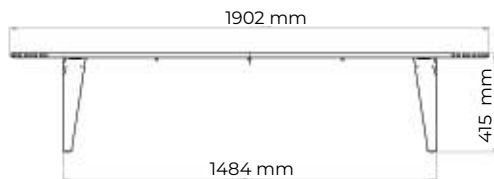

Model: PG601918121

Height: 415 mm

Width: 1902 mm

Depth: 508 mm

Material: steel, powder coating

Letter: C

89

Infinity collection