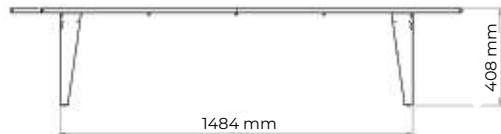

Infinity collection

Bench «Infinity»

Model: PG601918119

Height: 408 mm

Width: 1902 mm

Depth: 505 mm

Material: steel, powder coating

Letter: A