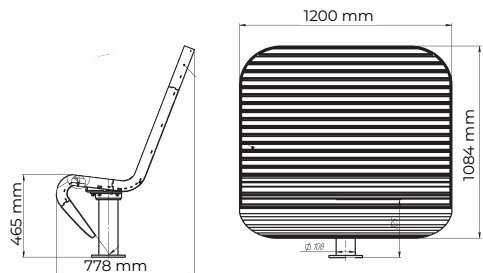

Material: steel, wood,
powder coating

Public space

Bench «Fly»

Model: OSC0181000

Height: 1112 mm

Width: 1800 mm

Depth: 620 mm

Material: steel, wood,
powder coating

Public space

Bench (swivel) «Tech»

Model: OSC12001045

Height: 1084 mm

Width: 1200 mm

Depth: 778 mm

Material: steel, wood,
powder coating

Public space

Bench (swivel) «Tech»

Model: OSC0182000

Height: 1910 mm

Width: 1200 mm

Depth: 950 mm

Material: steel, wood,
powder coating

Public space

Bench (swivel) «Tech»

Model: OSC06001085

Height: 1080 mm

Width: 600 mm

Depth: 782 mm

Material: steel, wood,
powder coating

Public space

Bench «REF»

Model: REF 100186