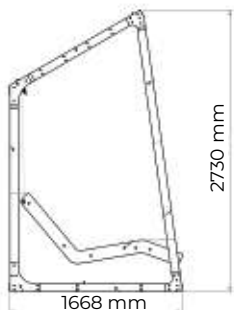

Public space

Pavilion «Romanov Les»

Model: OEC03030000

Height: 3000 mm

Width: 3000 mm

Depth: 3000 mm

Material: steel, powder coating

Public space

Hanging bench «Relax»

Model: OSC011930000

Height: 2705 mm

Width: 2280 mm

Depth: 1240 mm

Material: steel, wood,
powder coating

Public space

Hanging bench «Lima»

Model: PG702701210

Height: 2730 mm

Width: 1592 mm

Depth: 1668 mm

Material: steel, wood,
powder coating

Public space

Hanging bench «Lima»

Model: PG702701215

Height: 2730 mm

Width: 1592 mm

Depth: 1668 mm

Material: steel, wood, powder coating

Infinity collection

punto design

Infinity collection

Bench «Infinity»