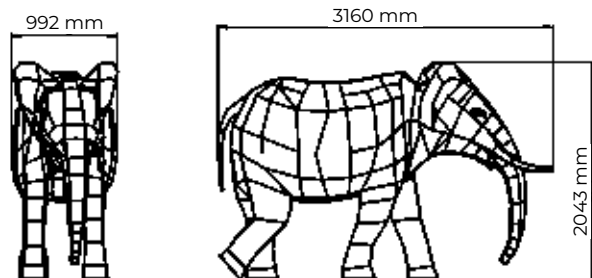

Flat sculpture «Boy»

Model: ONC0048004

Height: 802 mm, **Width:** 300 mm, **Depth:** 300 mm

Material: steel, powder coating

Flat sculpture «Girl»

Model: ONC0058004

Height: 843 mm, **Width:** 700 mm, **Depth:** 300 mm

Material: steel, powder coating

Garden products

Sculpture «Dog»

Model: ONC 00420000

Height: 2013 mm

Width: 2682 mm

Depth: 400 mm

Material: corten steel

Garden products

Sculpture «Elephant»

Model: ONC 00620000

Height: 2043 mm

Width: 3160 mm

Depth: 992 mm

Material: corten steel

Garden products