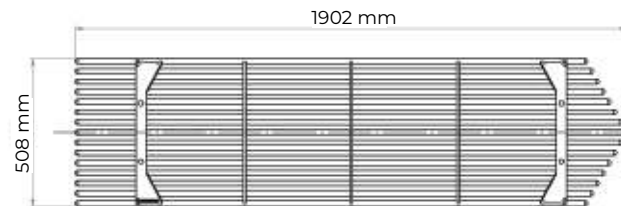

Model: PG601918120

Height: 415 mm

Length: 1902 mm

Depth: 508 mm

Material: steel, powder coating

Letter: B

Infinity collection

Bench «Infinity»