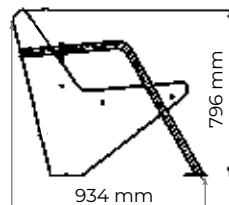

Public space

Bench «Boomerang»

Model: PG601500200

Height: 796 mm

Width: 1500 mm

Depth: 934 mm

Material: steel, powder coating