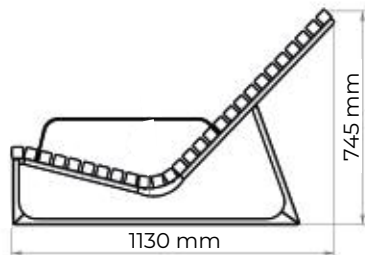

Bench «Summer»

Model: PG601200100

Height: 770 mm

Width: 1200 mm

Depth: 570 mm

Material: steel, wood,
powder coating

Public space

Table «Summer»

Model: PG40500100

Height: 435 mm

Width: 600 mm

Depth: 600 mm

Material: steel, wood,
powder coating

Public space

Bench «Summer»

Model: PG500700200

Height: 745 mm

Width: 1130 mm

Depth: 682 mm

Material: steel, wood,
powder coating

Public space

Bench «Summer»

Model: PG600700300

Height: 775 mm

Model: OSC23115000

Height: 810 mm

Width: 1500 mm

Depth: 557 mm

Material: steel, wood,
powder coating

Model: OSC23120000

Height: 810 mm

Width: 2000 mm