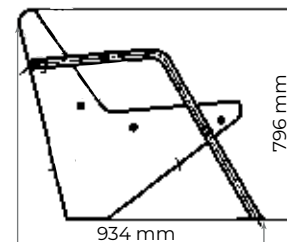

Public space

Deck chair «Boomerang»

Model: PG500700100

Height: 800 mm

Width: 700 mm

Depth: 1241 mm

Material: steel, wood,
powder coating

Public space

Bench «Boomerang»

Model: PG600700100

Height: 796 mm

Width: 700 mm

Depth: 934 mm

Material: steel, wood,
powder coating

Public space

Bench «Boomerang»

Model: PG601500100

Height: 800 mm

Width: 1500 mm

Depth: 934 mm

Material: steel, wood,
powder coating

Public space

Bench «Boomerang»

Model: PG600700200

Height: 796 mm

Width: 700 mm

Depth: 934 mm

Material: steel, powder coating

Public space

Bench «Boomerang»

Model: PG601500200

Height: 796 mm