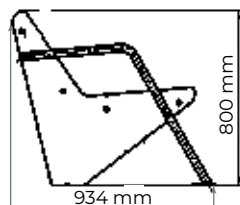

Model: OSC23115000

Height: 810 mm

Width: 1500 mm

Depth: 557 mm

Material: steel, wood,
powder coating

Model: OSC23120000

Height: 810 mm

Width: 2000 mm

Public space

Deck chair «Boomerang»

Model: PG500700100

Height: 800 mm

Width: 700 mm

Depth: 1241 mm

Material: steel, wood,
powder coating

Public space

Bench «Boomerang»

Model: PG600700100

Height: 796 mm

Width: 700 mm

Depth: 934 mm

Material: steel, wood,
powder coating

Public space

Bench «Boomerang»

Model: PG601500100

Height: 800 mm

Width: 1500 mm

Depth: 934 mm

Material: steel, wood,
powder coating

Public space

Bench «Boomerang»

Model: PG600700200