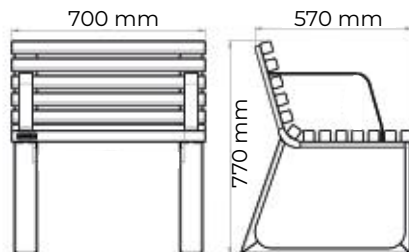

Bench «Summer»

Model: PG601200100

Height: 770 mm

Width: 1200 mm

Depth: 570 mm

Material: steel, wood,
powder coating

Public space

Table «Summer»

Model: PG40500100

Height: 435 mm

Width: 600 mm

Depth: 600 mm

Material: steel, wood,
powder coating

Public space

Bench «Summer»

Model: PG500700200

Height: 745 mm

Width: 1130 mm

Depth: 682 mm

Material: steel, wood,
powder coating

Public space

Bench «Summer»

Model: PG600700300

Height: 775 mm

Width: 570 mm

Depth: 700 mm

Material: steel, wood,
powder coating

Public space

Bench «Summer»

Model: PG601500400

Height: 770 mm

Width: 1500 mm