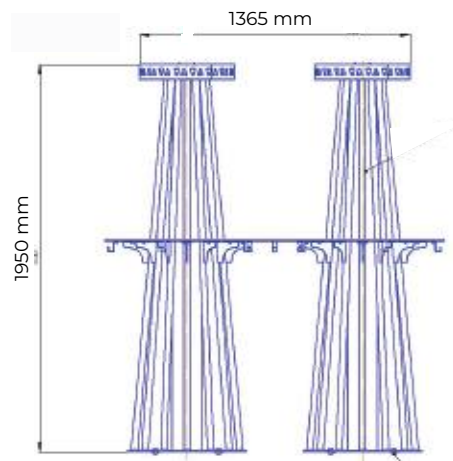

HoReCa

Bar table «Otto»

Model: PG40195100

Height: 1950 mm

Width: 1711 mm

Depth: 965 mm

Material: steel, HPL
powder coating