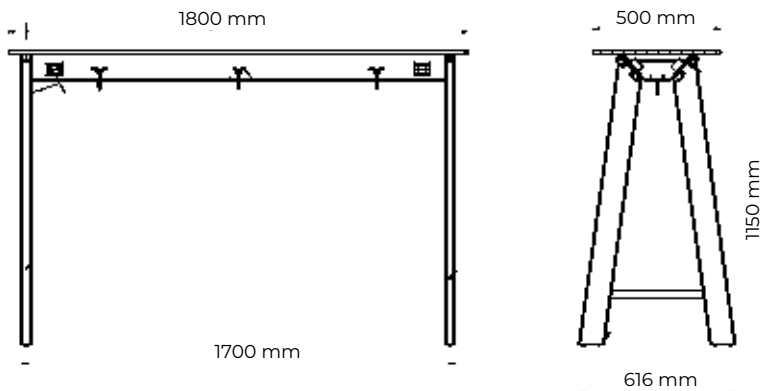

Model: OSC7714000

Height: 884 mm

Depth: 525 mm

Width: 939 mm

Material: steel, powder coating

HoReCa

Bar table «Monobar»

Model: PG17090100

Height: 1725 mm

Width: 1868 mm

Depth: 788 mm

Material: steel, HPL
powder coating

Model: PG17074100

Height: 1725 mm

Width: 1868 mm

Depth: 788 mm

Material: steel, HPL
powder coating

Model: PG17090100
(with a top shelf)

Model: PG17074100

HoReCa

Bar table «Dumobar»

Model: PG40115100

Height: 1150 mm

Width: 616 mm

Depth: 1800 mm

Material: steel, HPL
powder coating

HoReCa

Bar table «Otto»

Model: PG40195100

Height: 1950 mm

Width: 1711 mm

Depth: 965 mm