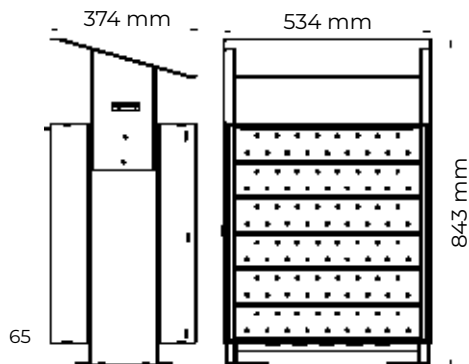

Model: OSC23115000

Height: 810 mm

Width: 1500 mm

Depth: 557 mm

Material: steel, wood,
powder coating

Model: OSC23120000

Height: 810 mm

Width: 2000 mm

Model: PG80760100

Height: 830 mm

Width: 492 mm

Depth: 380 mm

Material: steel, powder coating

Public space

Litter bin «Box»

Model: OZC0147000

Height: 790 mm

Width: 400 mm

Depth: 300 mm

Material: steel,
powder coating

Public space

Litter bin «Verona»

Model: PG80810100

Height: 843 mm

Width: 534 mm

Depth: 374 mm

Material: steel, powder coating

Modifications: wood panels
or steel panels

Public space

Litter bin «Verona MAX»

Model: PG80100010

Height: 1120 mm