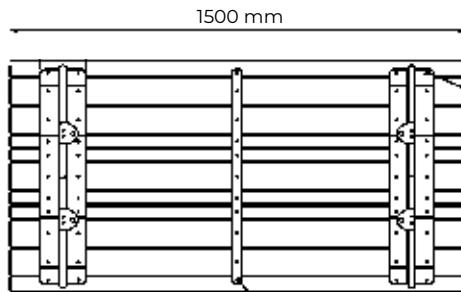

Public space

Bench «City life»

Model: PG601500345

Height: 450 mm

Width: 1500 mm

Depth: 480 mm

Material: steel, wood,
powder coating

Public space

Bench «City life»

Model: PG601500340

Height: 830 mm

Width: 1500 mm

Depth: 545 mm

Material: steel, wood,
powder coating

Public space

Table «City life»

Model: PG40750140

Height: 748 mm

Width: 1500 mm

Depth: 733 mm

Material: steel, wood,
powder coating

Public space

Table «Milano»

Model: PG40730305

Height: 730 mm

Width: 1978 mm

Depth: 1978mm

Material: steel, HPL, powder coating

Public space

Table «Milano»

Model: PG40730306

Height: 758 mm