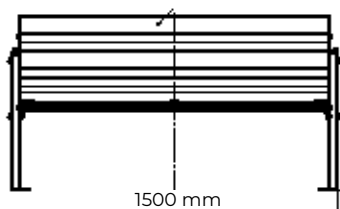

Public space

Deck chair «Boomerang»

Model: PG500700100

Height: 800 mm

Width: 700 mm

Depth: 1241 mm

Material: steel, wood,
powder coating

Public space

Bench «Boomerang»

Model: PG600700100

Height: 796 mm

Width: 700 mm

Depth: 934 mm

Material: steel, wood,
powder coating

Public space

Bench «Boomerang»

Model: PG601500100

Height: 800 mm

Width: 1500 mm

Depth: 934 mm

Material: steel, wood,
powder coating

Public space

Bench «Boomerang»

Model: PG600700200

Height: 796 mm

Width: 700 mm

Depth: 934 mm

Material: steel, powder coating

Public space

Bench «Boomerang»

Model: PG601500200

Height: 796 mm