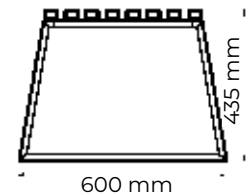

Table «Summer»

Model: PG40500100

Height: 435 mm

Width: 600 mm

Depth: 600 mm

Material: steel, wood,
powder coating