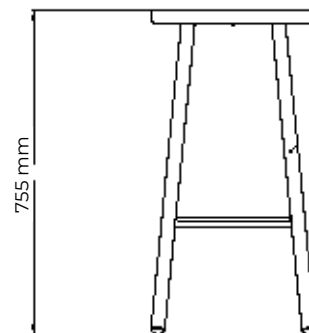

Bar chair

Model: PG10750515

Height: 768 mm

Width: 395 mm

Depth: 356 mm

Material: steel,
powder coating

Execution options:
rectangular profile,
round profile

HoReCa

Bar chair

Model: PG10750400

Height: 755 mm

Width: 382 mm

Depth: 377 mm

Material: steel, wood,
powder coating

Execution options: rectangular profile,
round profile

HoReCa

Bar chair

Model: PG10750500

Height: 755 mm

Width: 395 mm

Depth: 529 mm

Material: steel, wood,
powder coating

HoReCa

Bar chair