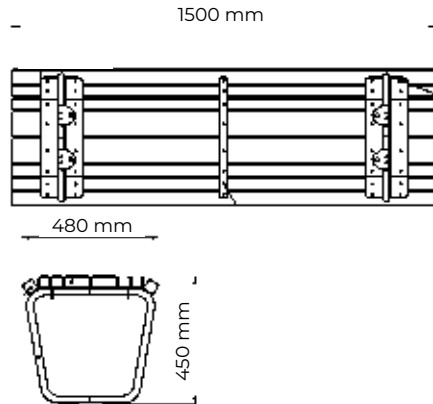

Model: OSC23115000

Height: 810 mm

Width: 1500 mm

Depth: 557 mm

Material: steel, wood,
powder coating

Model: OSC23120000

Height: 810 mm

Width: 2000 mm

Public space

Bench «City life»

Model: PG601500345

Height: 450 mm

Width: 1500 mm

Depth: 480 mm

Material: steel, wood,
powder coating

Public space

Bench «City life»

Model: PG601500340

Height: 830 mm

Width: 1500 mm

Depth: 545 mm

Material: steel, wood,
powder coating

Public space

Table «City life»

Height: 730 mm

Width: 1978 mm

Depth: 1978mm

Material: steel, HPL, powder coating

Public space

Table «Milano»

Model: PG40730306

Height: 758 mm