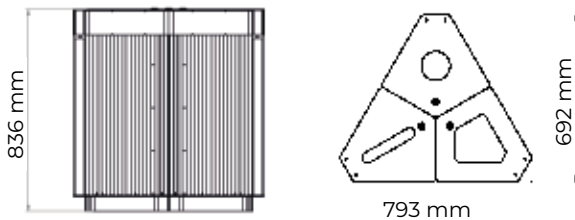

Model: OSC23115000

Height: 810 mm

Width: 1500 mm

Depth: 557 mm

Material: steel, wood,
powder coating

Model: OSC23120000

Height: 810 mm

Width: 2000 mm

Height: 730 mm

Width: 1978 mm

Depth: 1978mm

Material: steel, HPL, powder coating

Public space

Table «Milano»

Model: PG40730306

Height: 758 mm

Width: 1980 mm

Depth: 1980 mm

Material: steel, wood,
powder coating

Public space

Table «Milano»

Model: PG40730300

Height: 730 mm

Width: 1900 mm

Public space

Recycling litter bin «Dallas»

Model: PG80750110

Height: 836 mm

Width: 793 mm

Depth: 692 mm

Material: steel, powder coating

Public space