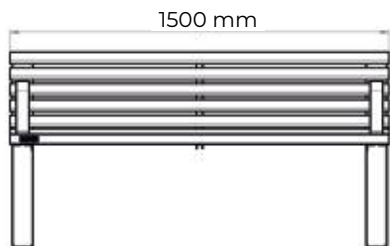

Public space

Bench «Summer»

Model: PG601500400

Height: 770 mm

Width: 1500 mm

Depth: 570 mm

Material: steel, wood,
powder coating