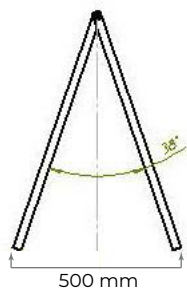

HoReCa

Table support «Trio»

Model: PG40720110

Height: 712 mm

Width: 600 mm

Depth: 500 mm

Material: steel, powder coating.

HoReCa