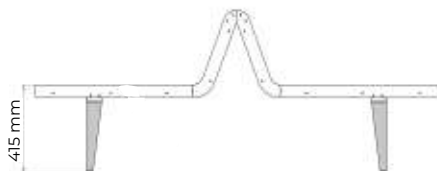

Bench «Infinity wood»

Model: PG601900122

Height: 765 mm

Width: 1900 mm

Depth: 500 mm

Material: steel, powder coating, wood

Letter: F

Infinity collection