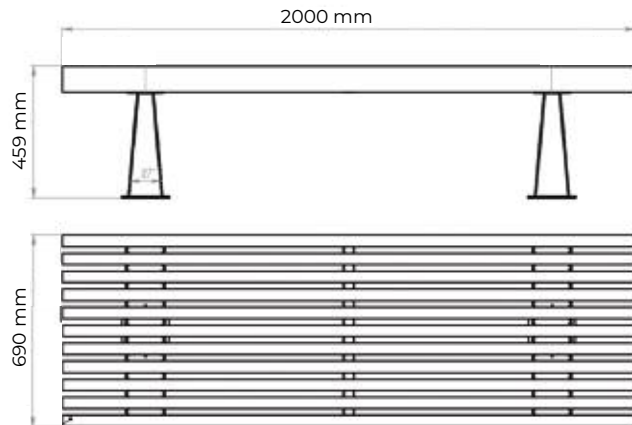

Public space

Bench (swivel) «Tech»

Model: OSC12001045

Height: 1084 mm

Width: 1200 mm

Depth: 778 mm

Material: steel, wood,
powder coating

Public space

Bench (swivel) «Tech»

Model: OSC0182000

Height: 1910 mm

Width: 1200 mm

Depth: 950 mm

Material: steel, wood,
powder coating

Public space

Bench (swivel) «Tech»

Model: OSC06001085

Height: 1080 mm

Width: 600 mm

Depth: 782 mm

Material: steel, wood,
powder coating

Public space

Bench «REF»

Model: REF 100186

Height: 459 mm

Width: 2000 mm

Depth: 690 mm

Material: steel, wood,
powder coating

Public space

Bench «REF»

Model: REF 100183

Height: 855 mm