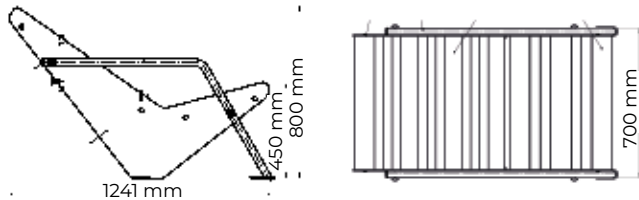

Material: steel, wood,
powder coating

Public space

Bench «DIY»

Model: PG60450100*

Width: 1000 mm / 1500 mm

Height: 631 mm

Depth: 620 mm

Material: steel, wood,
powder coating

*Table not included

Public space

Table «DIY»

Model: PG60505

Width: 300 mm

Height: 270 mm

Depth: 470 mm

Material: steel, wood

Public space

Deck chair «Boomerang»

Model: PG500700100

Height: 800 mm

Width: 700 mm

Depth: 1241 mm

Material: steel, wood,
powder coating

Public space

Bench «Boomerang»

Model: PG600700100

Height: 796 mm

Width: 700 mm

Depth: 934 mm

Material: steel, wood,
powder coating

Public space

Bench «Boomerang»