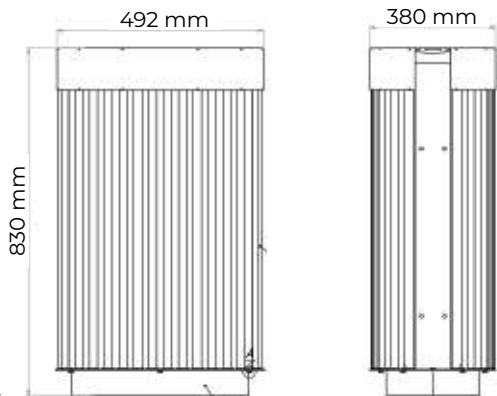

Public space

Litter bin «Dallas»

Model: PG80760100

Height: 830 mm

Width: 492 mm

Depth: 380 mm

Material: steel, powder coating