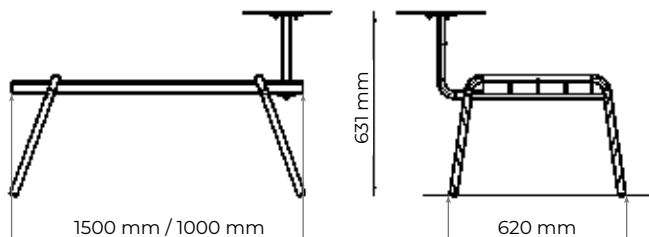

Model: OSC23115000

Height: 810 mm

Width: 1500 mm

Depth: 557 mm

Material: steel, wood,
powder coating

Model: OSC23120000

Height: 810 mm

Width: 2000 mm

Material: steel, wood,
powder coating

Public space

Bench «DIY»

Model: PG60450100*

Width: 1000 mm / 1500 mm

Height: 631 mm

Depth: 620 mm

Material: steel, wood,
powder coating

*Table not included

Public space

Table «DIY»

Model: PG60505

Width: 300 mm

Height: 270 mm

Depth: 470 mm

Material: steel, wood

Public space

Deck chair «Boomerang»

Model: PG500700100

Height: 800 mm

Width: 700 mm

Depth: 1241 mm

Material: steel, wood,
powder coating

Public space